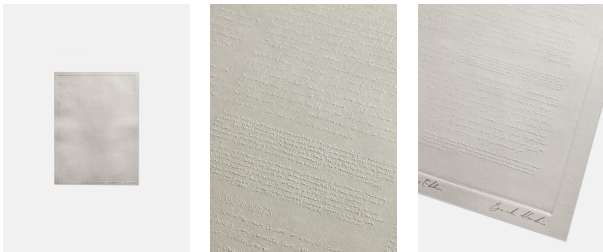

SOHO HOME

Spring Sometime Rises In Me Too (script), Mist Edition By Sarah Hardie

€450 Regular

€383 Membership

Product details

After the sell-out success of the limited edition print created by Sarah Hardie, 'Spring sometime rises in me too (Script)', in 2021, comes her second edition for Soho Home as part of our Soho Editions, 'Spring sometime rises in me too (Script) - Mist Edition'. The Scottish-Italian research-based interdisciplinary artist explores what she refers to as the 'amorous politics of the voice' and how we connect through it, through a feminist, often psychoanalytic, lens within her practice. She was selected as the winner of the Soho House Art Prize 2020 by Kate Bryan, Maria Balshaw and Hebru Brantley.

Dimensions

Product dimensions: H83 x W62.5 x D0.2cm / H32.7 x W24.6 x D0.1"

Product weight: 0.2kg / 0.4lbs

Details

Frame included: No

Material: Blind emboss on 350gsm G . F Smith

Colorplan Mist paper

Wall fixtures included: No