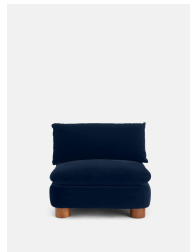

Vivienne Sectional Sofa, Four Seater, Velvet Royal Blue, Us

€5,900 Regular

€5,015 Membership

Product details

The eighth floor at White City House forms the inspiration for the Vivienne modular sofa. Upholstered in rich velvet, it features pleated stitch detailing, cylindrical legs and a wraparound back. Low lounge sitting makes this piece ideal for cosy evenings. Coordinate and configure with other pieces in the Vivienne collection for the sofa shape of your choice.

Dimensions

Product dimensions: H83 x W332 x D105cm / H32.7 x W130.7 x D41.3"

Product weight: 52kg / 114.6lbs

Packaged or boxed dimensions: H65 x W124 x D74cm / H25.6 x W48.8 x D29.1"

Packaged or boxed weight: 65kg / 143.3lbs

Number of boxes: 3

* Box 1 & 2 : H74 x W124 x D110cm / H29.3 x W48.8 x D43.3"

* Box 3 & 4 : H74 x W102 x D110cm / H29.3 x W40.3 x D43.3"