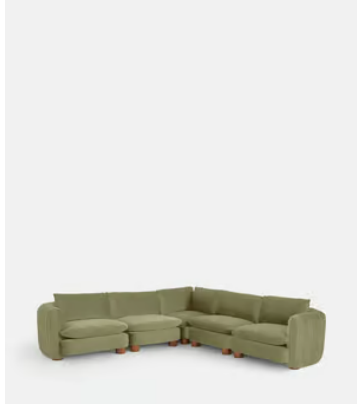

## Vivienne Modular Corner Sofa, Velvet Lichen

€9,650 Regular price

€8,203 Member price

The eighth floor at White City House forms the inspiration for the Vivienne modular sofa. Upholstered in rich velvet, it features pleated stitch detailing, cylindrical legs and a wraparound back. Low lounge sitting makes this piece ideal for cozy evenings. Coordinate and configure with other pieces in the Vivienne collection for the sofa shape of your choice.

### Dimensions

**Product dimensions:** H83 x W319 x D105cm / H32.7 x W125.6 x D41.3"

**Product weight:** 52kg / 114.6lbs

**Packaged or boxed dimensions:** H65 x W124 x D74cm / H25.6 x W48.8 x D29.1"

**Packaged or boxed weight:** 65kg / 143.3lbs