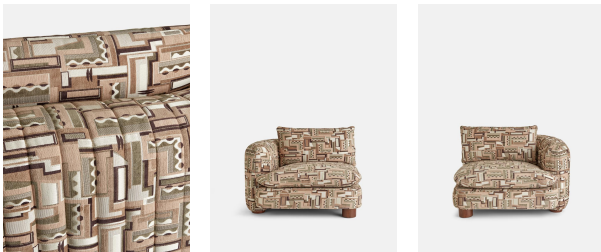

Vivienne Modular Sofa, Three Seater, Sampford

€5,700 Regular

€4,845 Membership

Sizes

Three Seater Sofa, Four Seater Sofa

Product details

The eighth floor at White City House forms the inspiration for the Vivienne modular sofa. Upholstered in woven jacquard, it features pleated stitch detailing, cylindrical legs and a wraparound back. Low lounge sitting makes this piece ideal for cosy evenings. Coordinate and configure with other pieces in the Vivienne collection for the sofa shape of your choice.

Dimensions

Product dimensions: H83 x W236 x D105cm / H32.7 x W92.9 x D41.3"

Product weight: 52kg / 114.6lbs

Packaged or boxed dimensions: H65 x W124 x D74cm / H25.6 x W48.8 x D29.1"

Packaged or boxed weight: 65kg / 143.3lbs

in an inconspicuous area before treating your furniture.

Composition: Frame: Engineered hardwood. Feet:

Birch. Fill: Foam, feather, down and fiber. Fabric:

100% Polyester.

Fabric: 100% Polyester

Feet: Birch