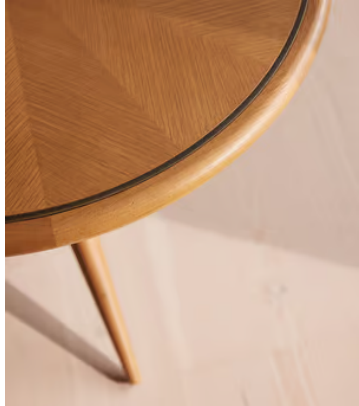

## Portland Contrast Bobbin Bistro Table, Oak

€2,600 Regular price

€2,210 Member price

Designed to seat up to two people, a compact, circular top is characterised by starburst veneer marquetry.

Part of a capsule collection designed for Soho House Portland, this bistro table seats up to two with its compact silhouette. Starburst veneer marquetry at the top is complemented by a turned solid oak pedestal base finished with bronze inlay rings.