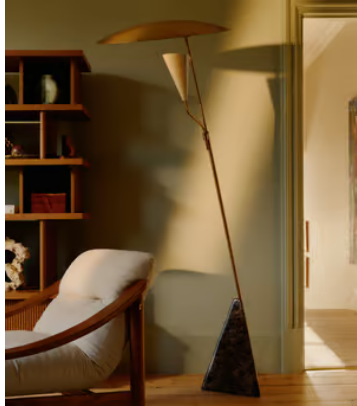

SOHO HOME

Reilly Floor Lamp

~~€3,550~~ €2,300 Regular price

~~€3,018~~ €1,840 Member price

Our Reilly floor lamp is built with a reflecting diffuser to avoid harsh light, and instead cast a warm glow around the whole room. A spun metal shade is also adjustable to direct light in the area you desire. Antique brass finishes are complemented with a dark Emperor marble base, taking its design cues from the mid-century modern design of White City House.