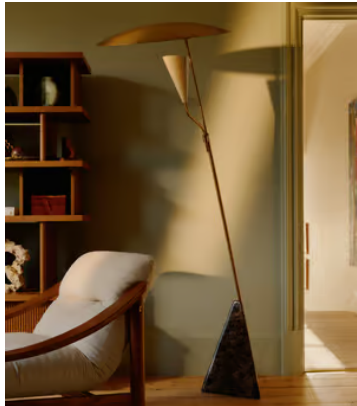

## Reilly Floor Lamp

~~€3,550~~ €2,300 Regular price

~~€3,018~~ €1,840 Member price

Our Reilly floor lamp is built with a reflecting diffuser to avoid harsh light, and instead cast a warm glow around the whole room. A spun metal shade is also adjustable to direct light in the area you desire. Antique brass finishes are complemented with a dark Emperor marble base, taking its design cues from the mid-century modern design of White City House.