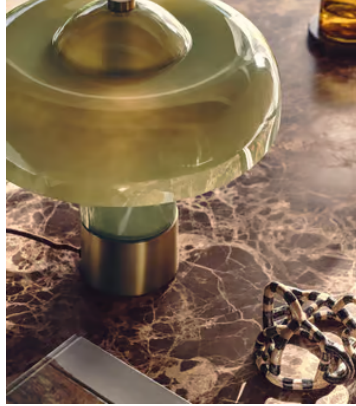

## Giovanni Table Lamp, Green

€450 Regular price

€383 Member price

Inspired by the 1970s aesthetic of 180 House, our Giovanni table lamp is a moulded, white glass design with a glossy domed shade and antique brass detail around the base. Emitting a warm glow throughout the whole piece, it's ideal for your own home bar to recreate the atmosphere of our Houses or alternatively, as a desk lamp. Style with other items from the Giovanni range.