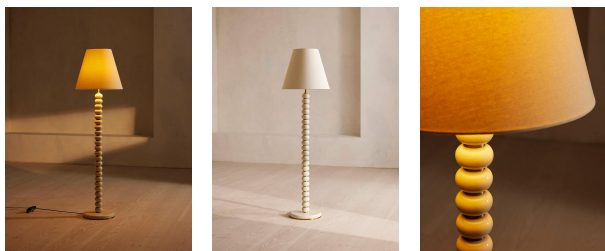

Greyson Floor Lamp, High Gloss Lacquer, Cream

£850

Regular

£723

Membership

Available in

Green

cream

Product details

Designed for Soho House Rome, the Greyson floor lamp is an extension of the Greyson range, featuring a high-gloss lacquered ring base, partitioned with antique brass details and a complementary linen shade. This modernist-inspired style will become a sophisticated addition to the living room or hallway.

- Small floor lamp
 - High-gloss lacquered finish with antique brass detail
 - Cream slub linen shade
 - Designed for Soho House Rome
- Shop the Greyson Floor Lamp in Oak

Dimensions

Product dimensions: H168 x W48 x D48cm / H66 x W19 x D19"

Product weight: 15kg / 33.1lbs

Number of boxes: 2

* Box 1 : H21 x W77 x D39cm / H8.3 x W30.3 x D15.4"

* Box 2 : H44 x W51 x D51cm / H17.1 x W20.1 x D20.1"

Details

Assembly required: Yes, self assembly
Base dimensions: H142 x W32 x D32cm
Bulb required: 1 / E27 / 6W Maximum
Bulb style: Tala 6W Globe LED
Bulb(s) included: No
Cable length: 180cm
Care instructions: Our lacquer has a durable finish but can be vulnerable to chips, scratches and wear. Observe regular dusting with a clean, soft cloth to prevent build up. For general cleaning, Clean with a soft dry cloth only. Do not use polishing agents, harsh chemicals or abrasive cleaners as they may damage the finish. Always switch off the electricity supply before cleaning . In the event of scratching, touch-up kits are available through Soho Home Support.
Dimmable: Yes, all portable lighting comes
Electrician required: No
Material: Lacquer and Linen
Shade dimensions: H40 x W48 x D25cm
Voltage: 220-240V