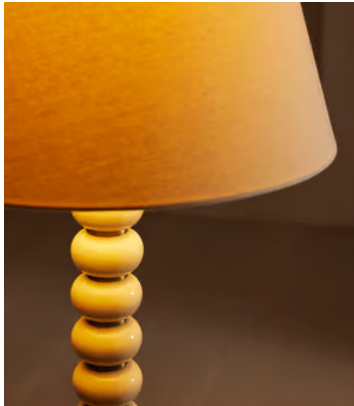

SOHO HOME

Greyson Floor Lamp, High Gloss Lacquer, Cream

€1,150 Regular price

€978 Member price

Designed for Soho House Rome, the Greyson floor lamp is an extension of the Greyson range, featuring a high-gloss lacquered ring base, partitioned with antique brass details and a complementary linen shade. This modernist-inspired style will become a sophisticated addition to the living room or hallway.

Shop the Greyson Floor Lamp in **Oak**

Dimensions

Dimensions: H168 x W48 x D48cm / H66 x W19 x D19"

Weight: 15kg / 33.1lbs

Packaged dimensions: H86 x W51 x D55cm / H33.9 x W20.1 x D21.7"

Packaged weight: 15kg / 33.1lbs