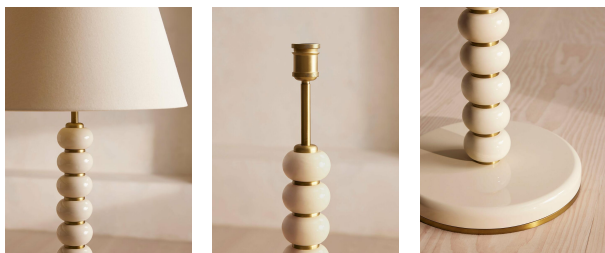

Greyson Floor Lamp, High Gloss Lacquer, Cream

£850

Regular

£723

Membership

Available in

Green

cream

Product details

Designed for Soho House Rome, the Greyson floor lamp is an extension of the Greyson range, featuring a high-gloss lacquered ring base, partitioned with antique brass details and a complementary linen shade. This modernist-inspired style will become a sophisticated addition to the living room or hallway.

- Small floor lamp
 - High-gloss lacquered finish with antique brass detail
 - Cream slub linen shade
 - Designed for Soho House Rome
- Shop the Greyson Floor Lamp in Oak

Dimensions

Product dimensions: H168 x W48 x D48cm / H66 x W19 x D19"

Product weight: 15kg / 33.1lbs

Number of boxes: 2

* Box 1 : H21 x W77 x D39cm / H8.3 x W30.3 x D15.4"

* Box 2 : H44 x W51 x D51cm / H17.1 x W20.1 x D20.1"

Details

Assembly required: Yes, self assembly
Base dimensions: H142 x W32 x D32cm
Bulb required: 1 / E27 / 6W Maximum
Bulb style: Tala 6W Globe LED
Bulb(s) included: No
Cable length: 180cm
Care instructions: Our lacquer has a durable finish but can be vulnerable to chips, scratches and wear. Observe regular dusting with a clean, soft cloth to prevent build up. For general cleaning, Clean with a soft dry cloth only. Do not use polishing agents, harsh chemicals or abrasive cleaners as they may damage the finish. Always switch off the electricity supply before cleaning . In the event of scratching, touch-up kits are available through Soho Home Support.
Dimmable: Yes, all portable lighting comes
Electrician required: No
Material: Lacquer and Linen
Shade dimensions: H40 x W48 x D25cm
Voltage: 220-240V