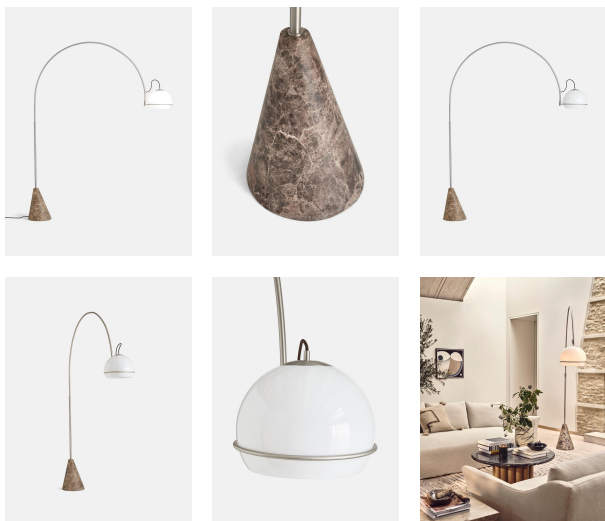

Rowan Arc Floor Lamp

€3,200 Regular

€2,560 Membership

Product details

Taking its cues from 180 House, the Rowan arc floor lamp is a great option for large living spaces. Anchored by a dark Emperador marble base, its elongated, arched frame has a warm nickel finish. Ascending into an adjustable globular shade allows you to create a directional pool of light in any area of the home.

Dimensions

Product dimensions: H220.8 x W184 x D311cm / H86.9 x W72.4 x D122.4"

Product weight: 30kg / 66.1lbs

Packaged or boxed dimensions: H103 x W81 x D160cm / H40.6 x W31.9 x D63"

Packaged or boxed weight: 30kg / 66.1lbs

Number of boxes: 2

* Box 1 : H33 x W38 x D117cm / H13 x W15 x D46.1"

* Box 2 : H70 x W43 x D43cm / H27.6 x W16.9 x D16.9"

Details

Assembly required: Yes, specialist

Base dimensions: H22 W31 x D184cm

Bulb required: 1 / E27 / 8W Maximum