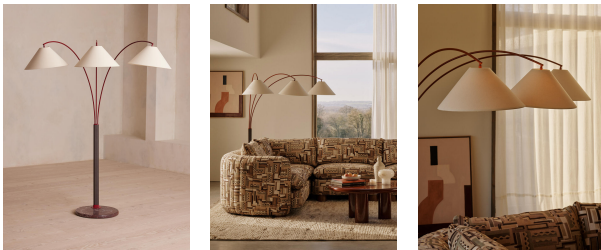

Parker Floor Lamp

£1,785

Regular

£1,428

Membership

Product details

The Parker lamp is designed to be a focal point in any room. Inspired by the 1960s interiors of White City House, a multi-head arched frame has been given a red lacquered finish for a touch of colour, with three diffused cream linen lampshades that can be removed for a brighter light setting. Adjustable arms allow this light to adapt to your living space, anchored by a honed Rosso Levanto marble base.

- Multi-head floor lamp
- Honed Rosso Levanto marble base
- Deep red to black with white veining
- Natural variation in the stone means no two are the same
- Red lacquered frame
- Three diffused linen lampshades
- Recommended bulb: Tala 6W Globe LED
- Inspired by White City House