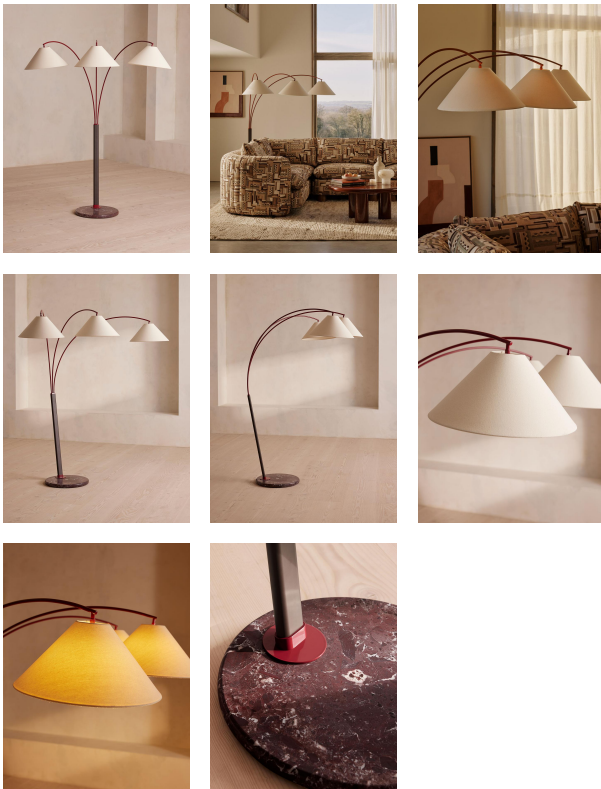

Dimensions

Product dimensions: H199.7 x W180.4 x D125.5cm / H78.6 x W71 x D49.4"

Product weight: 28.8kg / 63.5lbs

Packaged or boxed dimensions: H34 x W61 x D155cm / H13.4 x W24 x D61"

Packaged or boxed weight: 11kg / 24.3lbs

Number of boxes: 2

* Box 1 : H27 x W61 x D155cm / H10.6 x W24 x D61"

* Box 2 : H34 x W64 x D64cm / H13.4 x W25.2 x D25.2"