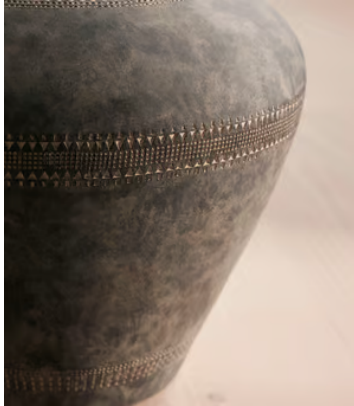

SOHO HOME

Kos Floor Vase, Large

~~€385~~ €150 Regular price

~~€327~~ €120 Member price

Inspired by our Etta Lamp and the natural tones of Soho Farmhouse, the Kos floor vase has an exaggerated bulbous shape and a handmade embossed pattern. The texture is created by hand using a sponge, and washed with a matte textured glaze for an organic finish. This vase looks great on its own or with dried flowers in it such as pampas grass.