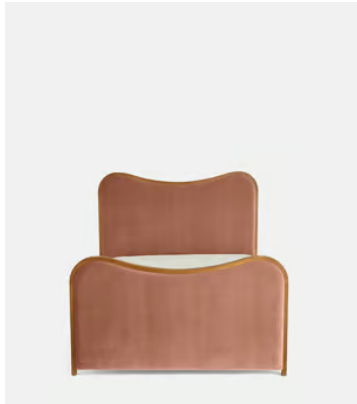

## Lawrence Bed, Super King, Velvet, Antique Rose

€5,200 Regular price

€4,420 Member price

As seen in Soho House Rome, our Lawrence bed has a show wood oak frame in a warm, mid-tone finish, offset with a curvaceous headboard and footboard. Upholstered in cotton velvet, this style will bring comfort and softness to your surroundings, while reshaping your bedroom space.