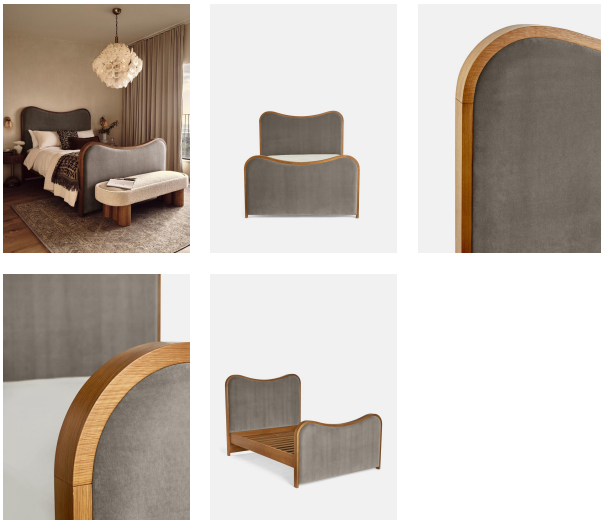

Lawrence Bed, Super King, Velvet, Taupe

€5,200 Regular

€4,420 Membership

Sizes

King, Super King

Available in

Product details

As seen in Soho House Rome, our Lawrence bed has a show wood oak frame in a warm, mid-tone finish, offset with a curvaceous headboard and footboard. Upholstered in cotton velvet, this style will bring comfort and softness to your surroundings, while reshaping your bedroom space.

Dimensions

Product dimensions: H150 x W224 x D194.7cm / H59.1 x W88.2 x D76.7"

Number of boxes: 3

* Box 1 : H233 x W35 x D28cm / H91.7 x W13.8 x D11"

* Box 2 : H208 x W22 x D106cm / H81.9 x W8.7 x D41.7"

* Box 3 : H208 x W19 x D166cm / H81.9 x W7.5 x D65.4"

Details

Assembly required: Yes

Composition: Frame; Engineered Hardwood, Veneer Oak, Poplar Wood. Feet; Beech. Fabric; 85% Cotton, 15% Polyester.

Fabric: Velvet

Feet: Beech

Filling: Foam

Frame: Engineered hardwood, veneer oak, poplar wood

Headboard height: 59cm

Material: Engineered hardwood, veneer oak, poplar wood

Removable legs: No

Under bed clearance: 25cm