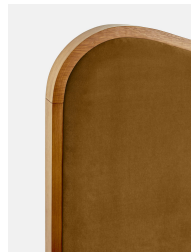

Lawrence Bed, Super King, Velvet, Mustard

£3,995

Regular

£3,396

Membership

Sizes

King, Super King

Available in

Velvet Rust	Velvet Lichen
Velvet Camel	Velvet Royal Blue
Velvet Porcelain	Velvet Mustard
Velvet Olive	Velvet Taupe
Velvet Antique Rose	Velvet Grey Blue

Product details

As seen in Soho House Rome, our Lawrence bed has a show wood oak frame in a warm, mid-tone finish, offset with a curvaceous headboard and footboard. Upholstered in cotton velvet, this style will bring comfort and softness to your surroundings, while reshaping your bedroom space.

- Super-king upholstered bed
- Show wood oak frame in mid-tone finish
- Curvaceous headboard and footboard
- Upholstered velvet elements
- Available in other sizes
- Pair with our SH Hypnos Super King Mattress
- As seen in Soho House Rome

Dimensions

Product dimensions: H150 x W224 x D194.7cm / H59.1 x W88.2 x D76.7"

Number of boxes: 3

* Box 1 : H233 x W35 x D28cm / H91.7 x W13.6 x D11"

* Box 2 : H208 x W22 x D106cm / H81.7 x W8.7 x D41.5"

* Box 3 : H208 x W19 x D166cm / H81.7 x W7.5 x D65.4"