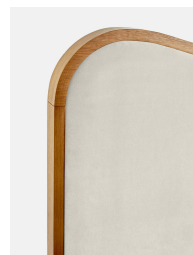

Lawrence Bed, Super King, Velvet, Porcelain

£3,995

Regular

£3,396

Membership

Sizes

King, Super King

Available in

Velvet Rust	Velvet Lichen
Velvet Camel	Velvet Royal Blue
Velvet Porcelain	Velvet Mustard
Velvet Olive	Velvet Taupe
Velvet Antique Rose	Velvet Grey Blue

Product details

As seen in Soho House Rome, our Lawrence bed has a show wood oak frame in a warm, mid-tone finish, offset with a curvaceous headboard and footboard. Upholstered in cotton velvet, this style will bring comfort and softness to your surroundings, while reshaping your bedroom space.

- Super-king upholstered bed
- Show wood oak frame in mid-tone finish
- Curvaceous headboard and footboard
- Upholstered velvet elements
- Available in other sizes
- Pair with our SH Hypnos Super King Mattress
- As seen in Soho House Rome

Dimensions

Product dimensions: H150 x W224 x D194.7cm / H59.1 x W88.2 x D76.7"

Number of boxes: 3

* Box 1 : H233 x W35 x D28cm / H91.7 x W13.6 x D11"

* Box 2 : H208 x W22 x D106cm / H81.7 x W8.7 x D41.5"

* Box 3 : H208 x W19 x D166cm / H81.7 x W7.5 x D65.4"