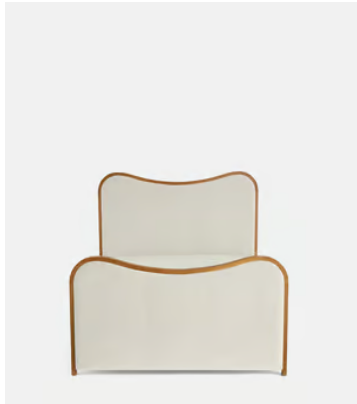

SOHO HOME

Lawrence Bed, Super King, Velvet, Porcelain

€5,200 Regular price

€4,420 Member price

As seen in Soho House Rome, our Lawrence bed has a show wood oak frame in a warm, mid-tone finish, offset with a curvaceous headboard and footboard. Upholstered in cotton velvet, this style will bring comfort and softness to your surroundings, while reshaping your bedroom space.

Dimensions

Dimensions: H150 x W224 x D194.7cm / H59.1 x W88.2 x D76.7"

Number of boxes: 3

- **Box 1:** H233 x W35 x D28cm / H91.7 x W13.8 x D11"
- **Box 2:** H208 x W22 x D106cm / H81.9 x W8.7 x D41.7"
- **Box 3:** H208 x W19 x D166cm / H81.9 x W7.5 x D65.4"

Details

Assembly required: Yes

Composition: Frame; Engineered Hardwood, Veneer Oak, Poplar Wood. Feet; Beech. Fabric; 85% Cotton, 15% Polyester.

Fabric: Velvet

Feet: Beech

Filling: Foam

Frame: Engineered hardwood, veneer oak, poplar wood

Headboard height: 59cm

Material: Engineered hardwood, veneer oak, poplar wood

Removable legs: No

Under bed clearance: 25cm

Available in 1 sizes

Super King (H150 x W224 x D194.7cm / H59.1 x W88.2 x D76.7")

Available in 7 velvets