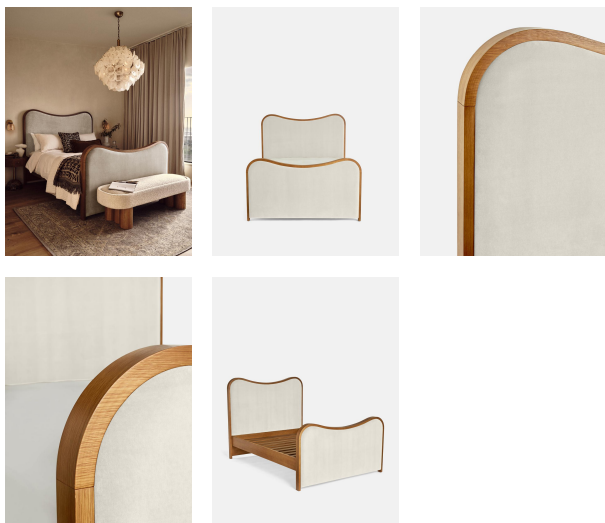

Lawrence Bed, Super King, Velvet, Porcelain

€5,200 Regular

€4,420 Membership

Sizes

King, Super King

Available in

Product details

As seen in Soho House Rome, our Lawrence bed has a show wood oak frame in a warm, mid-tone finish, offset with a curvaceous headboard and footboard. Upholstered in cotton velvet, this style will bring comfort and softness to your surroundings, while reshaping your bedroom space.

Dimensions

Product dimensions: H150 x W224 x D194.7cm / H59.1 x W88.2 x D76.7"

Number of boxes: 3

* Box 1 : H233 x W35 x D28cm / H91.7 x W13.8 x D11"

* Box 2 : H208 x W22 x D106cm / H81.9 x W8.7 x D41.7"

* Box 3 : H208 x W19 x D166cm / H81.9 x W7.5 x D65.4"

Details

Assembly required: Yes

Composition: Frame; Engineered Hardwood, Veneer Oak, Poplar Wood. Feet; Beech. Fabric; 85% Cotton, 15% Polyester.

Fabric: Velvet

Feet: Beech

Filling: Foam

Frame: Engineered hardwood, veneer oak, poplar wood

Headboard height: 59cm

Material: Engineered hardwood, veneer oak, poplar wood

Removable legs: No

Under bed clearance: 25cm