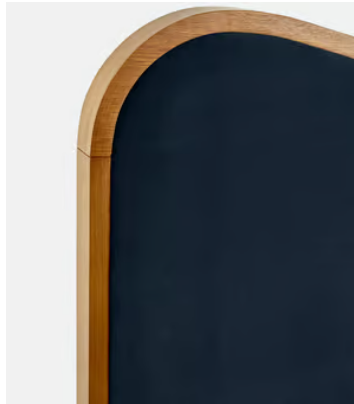

SOHO HOME

Lawrence Bed, Super King, Velvet, Royal Blue

€5,100 Regular price

€4,335 Member price

As seen in Soho House Rome, our Lawrence bed has a show wood oak frame in a warm, mid-tone finish, offset with a curvaceous headboard and footboard. Upholstered in cotton velvet, this style will bring comfort and softness to your surroundings, while reshaping your bedroom space.

Dimensions

Product dimensions: H150 x W224 x D194.7cm / H59.1 x W88.2 x D76.7"

Number of boxes: 3

- **Box 1:** H233 x W35 x D28cm / H91.7 x W13.8 x D11"
- **Box 2:** H208 x W22 x D106cm / H81.9 x W8.7 x D41.7"
- **Box 3:** H208 x W19 x D166cm / H81.9 x W7.5 x D65.4"

Details

Assembly required: Yes

Composition: Frame; Engineered Hardwood, Veneer Oak, Poplar Wood. Feet; Beech. Fabric; 85% Cotton, 15% Polyester.

Fabric: Velvet

Feet: Beech

Filling: Foam

Frame: Engineered hardwood, veneer oak, poplar wood

Headboard height: 59cm

Material: Engineered hardwood, veneer oak, poplar wood

Removable legs: No

Under bed clearance: 25cm

Available in 2 sizes

King (H150 x W224 x D164.7cm / H59.1 x W88.2 x D64.8")

Super King (H150 x W224 x D194.7cm / H59.1 x W88.2 x D76.7")