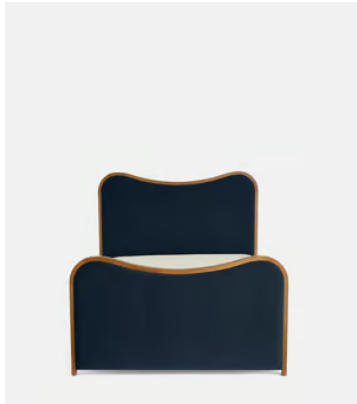

SOHO HOME

Lawrence Bed, Super King, Velvet, Royal Blue

€5,100 Regular price

€4,335 Member price

As seen in Soho House Rome, our Lawrence bed has a show wood oak frame in a warm, mid-tone finish, offset with a curvaceous headboard and footboard. Upholstered in cotton velvet, this style will bring comfort and softness to your surroundings, while reshaping your bedroom space.

Dimensions

Product dimensions: H150 x W224 x D194.7cm / H59.1 x W88.2 x D76.7"

Number of boxes: 3

- **Box 1:** H233 x W35 x D28cm / H91.7 x W13.8 x D11"
- **Box 2:** H208 x W22 x D106cm / H81.9 x W8.7 x D41.7"
- **Box 3:** H208 x W19 x D166cm / H81.9 x W7.5 x D65.4"

Details

Assembly required: Yes

Composition: Frame; Engineered Hardwood, Veneer Oak, Poplar Wood. Feet; Beech. Fabric; 85% Cotton, 15% Polyester.

Fabric: Velvet

Feet: Beech

Filling: Foam

Frame: Engineered hardwood, veneer oak, poplar wood

Headboard height: 59cm

Material: Engineered hardwood, veneer oak, poplar wood

Removable legs: No

Under bed clearance: 25cm

Available in 2 sizes

King (H150 x W224 x D164.7cm / H59.1 x W88.2 x D64.8")

Super King (H150 x W224 x D194.7cm / H59.1 x W88.2 x D76.7")