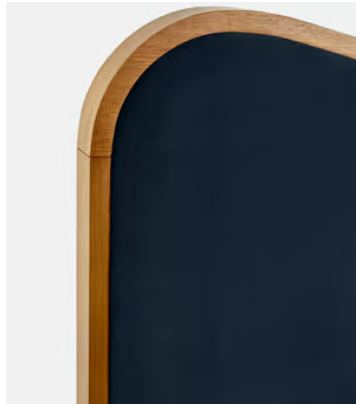

## Lawrence Bed, Super King, Velvet, Royal Blue

€5,150 Regular price

€4,378 Member price

As seen in Soho House Rome, our Lawrence bed has a show wood oak frame in a warm, mid-tone finish, offset with a curvaceous headboard and footboard. Upholstered in cotton velvet, this style will bring comfort and softness to your surroundings, while reshaping your bedroom space.

### Dimensions

**Dimensions:** H150 x W224 x D194.7cm / H59.1 x W88.2 x D76.7"

**Number of boxes:** 3

- **Box 1:** H233 x W35 x D28cm / H91.7 x W13.8 x D11"
- **Box 2:** H208 x W22 x D106cm / H81.9 x W8.7 x D41.7"
- **Box 3:** H208 x W19 x D166cm / H81.9 x W7.5 x D65.4"