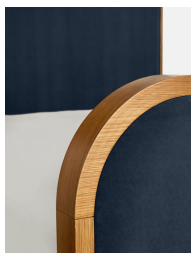

Lawrence Bed, Super King, Velvet, Royal Blue

€5,200 Regular

€4,420 Membership

Sizes

King, Super King

Available in

Product details

As seen in Soho House Rome, our Lawrence bed has a show wood oak frame in a warm, mid-tone finish, offset with a curvaceous headboard and footboard. Upholstered in cotton velvet, this style will bring comfort and softness to your surroundings, while reshaping your bedroom space.

Dimensions

Product dimensions: H150 x W224 x D194.7cm / H59.1 x W88.2 x D76.7"

Number of boxes: 3

* Box 1 : H233 x W35 x D28cm / H91.7 x W13.8 x D11"

* Box 2 : H208 x W22 x D106cm / H81.9 x W8.7 x D41.7"

* Box 3 : H208 x W19 x D166cm / H81.9 x W7.5 x D65.4"

Details

Assembly required: Yes

Composition: Frame; Engineered Hardwood, Veneer Oak, Poplar Wood. Feet; Beech. Fabric; 85% Cotton, 15% Polyester.

Fabric: Velvet

Feet: Beech

Filling: Foam

Frame: Engineered hardwood, veneer oak, poplar wood

Headboard height: 59cm

Material: Engineered hardwood, veneer oak, poplar wood

Removable legs: No

Under bed clearance: 25cm