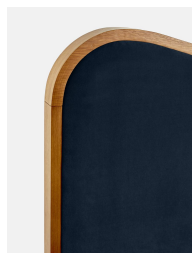

Lawrence Bed, Super King, Velvet, Royal Blue

€5,200 Regular

€4,420 Membership

Sizes

King, Super King

Available in

Product details

As seen in Soho House Rome, our Lawrence bed has a show wood oak frame in a warm, mid-tone finish, offset with a curvaceous headboard and footboard. Upholstered in cotton velvet, this style will bring comfort and softness to your surroundings, while reshaping your bedroom space.

Dimensions

Product dimensions: H150 x W224 x D194.7cm / H59.1 x W88.2 x D76.7"

Number of boxes: 3

* Box 1 : H233 x W35 x D28cm / H91.7 x W13.8 x D11"

* Box 2 : H208 x W22 x D106cm / H81.9 x W8.7 x D41.7"

* Box 3 : H208 x W19 x D166cm / H81.9 x W7.5 x D65.4"

Details

Assembly required: Yes

Composition: Frame; Engineered Hardwood, Veneer Oak, Poplar Wood. Feet; Beech. Fabric; 85% Cotton, 15% Polyester.

Fabric: Velvet

Feet: Beech

Filling: Foam

Frame: Engineered hardwood, veneer oak, poplar wood

Headboard height: 59cm

Material: Engineered hardwood, veneer oak, poplar wood

Removable legs: No

Under bed clearance: 25cm