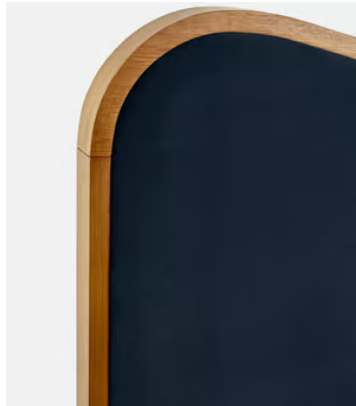

SOHO HOME

Lawrence Bed, Super King, Velvet, Royal Blue

€5,200 Regular price

€4,420 Member price

As seen in Soho House Rome, our Lawrence bed has a show wood oak frame in a warm, mid-tone finish, offset with a curvaceous headboard and footboard. Upholstered in cotton velvet, this style will bring comfort and softness to your surroundings, while reshaping your bedroom space.

Dimensions

Dimensions: H150 x W224 x D194.7cm / H59.1 x W88.2 x D76.7"

Number of boxes: 3

- **Box 1:** H233 x W35 x D28cm / H91.7 x W13.8 x D11"
- **Box 2:** H208 x W22 x D106cm / H81.9 x W8.7 x D41.7"
- **Box 3:** H208 x W19 x D166cm / H81.9 x W7.5 x D65.4"

Details

Assembly required: Yes

Composition: Frame; Engineered Hardwood, Veneer Oak, Poplar Wood. Feet; Beech. Fabric; 85% Cotton, 15% Polyester.

Fabric: Velvet

Feet: Beech

Filling: Foam

Frame: Engineered hardwood, veneer oak, poplar wood

Headboard height: 59cm

Material: Engineered hardwood, veneer oak, poplar wood

Removable legs: No

Under bed clearance: 25cm

Available in 1 sizes

Super King (H150 x W224 x D194.7cm / H59.1 x W88.2 x D76.7")

Available in 7 velvets