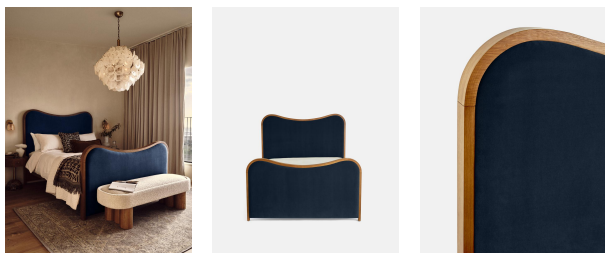

Lawrence Bed, Super King, Velvet, Royal Blue

€5,200 Regular

€4,420 Membership

Sizes

King, Super King

Available in

Product details

As seen in Soho House Rome, our Lawrence bed has a show wood oak frame in a warm, mid-tone finish, offset with a curvaceous headboard and footboard. Upholstered in cotton velvet, this style will bring comfort and softness to your surroundings, while reshaping your bedroom space.

Dimensions

Product dimensions: H150 x W224 x D194.7cm / H59.1 x W88.2 x D76.7"

Number of boxes: 3

* Box 1 : H233 x W35 x D28cm / H91.7 x W13.8 x D11"

* Box 2 : H208 x W22 x D106cm / H81.9 x W8.7 x D41.7"

* Box 3 : H208 x W19 x D166cm / H81.9 x W7.5 x D65.4"

Details

Assembly required: Yes

Composition: Frame; Engineered Hardwood, Veneer Oak, Poplar Wood. Feet; Beech. Fabric; 85% Cotton, 15% Polyester.

Fabric: Velvet

Feet: Beech

Filling: Foam

Frame: Engineered hardwood, veneer oak, poplar wood

Headboard height: 59cm

Material: Engineered hardwood, veneer oak, poplar wood

Removable legs: No

Under bed clearance: 25cm