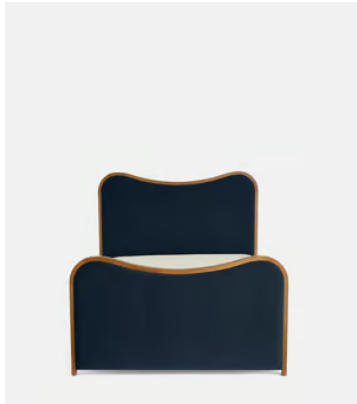

## Lawrence Bed, Super King, Velvet, Royal Blue

€5,150 Regular price

€4,378 Member price

As seen in Soho House Rome, our Lawrence bed has a show wood oak frame in a warm, mid-tone finish, offset with a curvaceous headboard and footboard. Upholstered in cotton velvet, this style will bring comfort and softness to your surroundings, while reshaping your bedroom space.