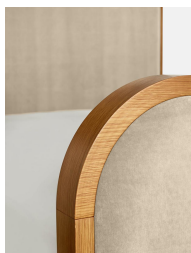

Product details

As seen in Soho House Rome, our Lawrence bed has a show wood oak frame in a warm, mid-tone finish, offset with a curvaceous headboard and footboard. Upholstered in cotton velvet, this style will bring comfort and softness to your surroundings, while reshaping your bedroom space.

Details

Assembly required: Yes

Composition: Frame; Engineered Hardwood, Veneer Oak, Poplar Wood. Feet; Beech. Fabric; 85% Cotton, 15% Polyester.

Fabric: Velvet

Feet: Beech

Filling: Foam

Frame: Engineered hardwood, veneer oak, poplar wood