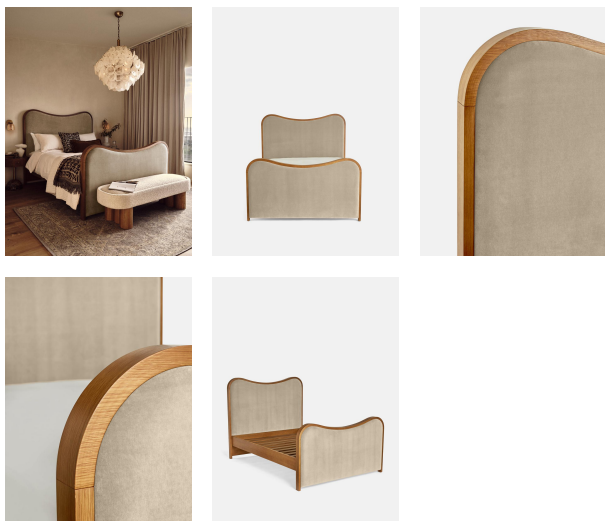

Product details

As seen in Soho House Rome, our Lawrence bed has a show wood oak frame in a warm, mid-tone finish, offset with a curvaceous headboard and footboard. Upholstered in cotton velvet, this style will bring comfort and softness to your surroundings, while reshaping your bedroom space.

Dimensions

Product dimensions: H150 x W224 x D194.7cm / H59.1 x W88.2 x D76.7"

Number of boxes: 3

* Box 1 : H233 x W35 x D28cm / H91.7 x W13.8 x D11"

* Box 2 : H208 x W22 x D106cm / H81.9 x W8.7 x D41.7"

* Box 3 : H208 x W19 x D166cm / H81.9 x W7.5 x D65.4"

Details

Assembly required: Yes

Composition: Frame; Engineered Hardwood, Veneer Oak, Poplar Wood. Feet; Beech. Fabric; 85% Cotton, 15% Polyester.

Fabric: Velvet

Feet: Beech

Filling: Foam

Frame: Engineered hardwood, veneer oak, poplar wood

Headboard height: 59cm

Material: Engineered hardwood, veneer oak, poplar wood

Removable legs: No

Under bed clearance: 25cm