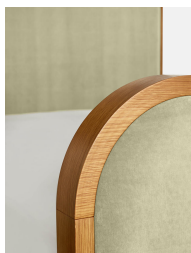

Velvet Antique Rose

Velvet Grey Blue

Product details

As seen in Soho House Rome, our Lawrence bed has a show wood oak frame in a warm, mid-tone finish, offset with a curvaceous headboard and footboard. Upholstered in cotton velvet, this style will bring comfort and softness to your surroundings, while reshaping your bedroom space.

- Super-king upholstered bed
- Show wood oak frame in mid-tone finish
- Curvaceous headboard and footboard
- Upholstered velvet elements
- Available in other sizes
- Pair with our SH Hypnos Super King Mattress
- As seen in Soho House Rome