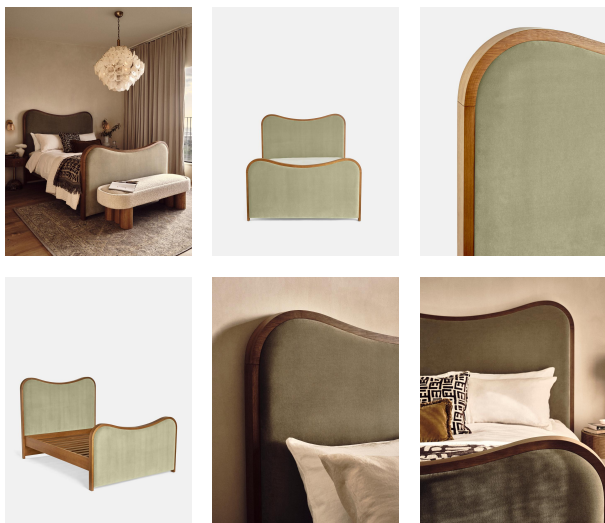

Lawrence Bed, Super King, Velvet, Lichen

€5,200 Regular

€4,420 Membership

Sizes

King, Super King

Available in

- | | | | |
|---|---------------------|---|-------------------|
|  | Velvet Rust |  | Velvet Lichen |
|  | Velvet Camel |  | Velvet Royal Blue |
|  | Velvet Porcelain |  | Velvet Mustard |
|  | Velvet Olive |  | Velvet Taupe |
|  | Velvet Antique Rose |  | Velvet Grey Blue |

Product details

As seen in Soho House Rome, our Lawrence bed has a show wood oak frame in a warm, mid-tone finish, offset with a curvaceous headboard and footboard. Upholstered in cotton velvet, this style will bring comfort and softness to your surroundings, while reshaping your bedroom space.

Dimensions

Product dimensions: H150 x W224 x D194.7cm / H59.1 x W88.2 x D76.7"

Number of boxes: 3

* Box 1 : H233 x W35 x D28cm / H91.7 x W13.8 x D11"

* Box 2 : H208 x W22 x D106cm / H81.9 x W8.7 x D41.7"

* Box 3 : H208 x W19 x D166cm / H81.9 x W7.5 x D65.4"

Headboard height: 59cm

Material: Engineered hardwood, veneer oak, poplar wood

Removable legs: No

Under bed clearance: 25cm