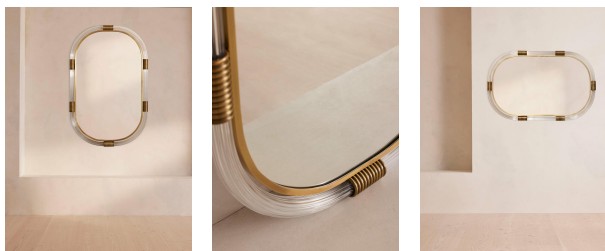

Gina Mirror

£1,495 Regular

£1,271 Membership

Product details

Our Gina mirror is bathroom-safe, but can be used anywhere in the home for a contemporary touch. A ribbed lucite frame is accented with real solid brass detail, inspired by the finishes seen in White City House, while the curved, oblong shape is made to soften your interiors scheme.

- Clear resin mirror
- Crafted from ribbed lucite
- Real solid brass details
- Bathroom-safe
- Can be used anywhere in the home
- Inspired by White City House

Dimensions

Product dimensions: H115 x W75 x D5.3cm / H45.3 x W29.5 x D2"