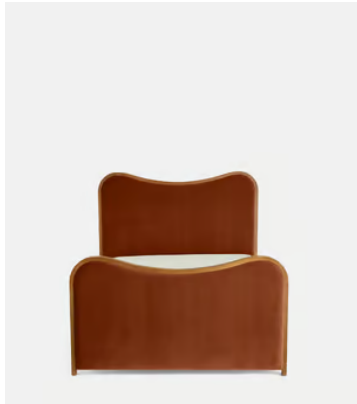

SOHO HOME

Lawrence Bed, Super King, Velvet, Rust

€5,150 Regular price

€4,378 Member price

As seen in Soho House Rome, our Lawrence bed has a show wood oak frame in a warm, mid-tone finish, offset with a curvaceous headboard and footboard. Upholstered in cotton velvet, this style will bring comfort and softness to your surroundings, while reshaping your bedroom space.

Details

Assembly required: Yes

Composition: Frame; Engineered Hardwood, Veneer Oak, Poplar Wood. Feet; Beech. Fabric; 85% Cotton, 15% Polyester.

Fabric: Velvet

Feet: Beech

Filling: Foam

Frame: Engineered hardwood, veneer oak, poplar wood

Headboard height: 59cm

Material: Engineered hardwood, veneer oak, poplar wood

Removable legs: No

Under bed clearance: 25cm

Available in 1 sizes

Super King (H150 x W224 x D194.7cm / H59.1 x W88.2 x D76.7")

Available in 10 velvets