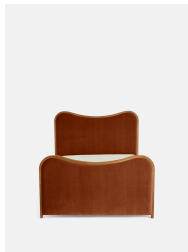

Product details

As seen in Soho House Rome, our Lawrence bed has a show wood oak frame in a warm, mid-tone finish, offset with a curvaceous headboard and footboard. Upholstered in cotton velvet, this style will bring comfort and softness to your surroundings, while reshaping your bedroom space.

- Super-king upholstered bed
- Show wood oak frame in mid-tone finish
- Curvaceous headboard and footboard
- Upholstered velvet elements
- Available in other sizes
- Pair with our SH Hypnos Super King Mattress
- As seen in Soho House Rome

Dimensions

Product dimensions: H150 x W224 x D194.7cm / H59.1 x W88.2 x D76.7"

Number of boxes: 3

* Box 1 : H233 x W35 x D28cm / H91.7 x W13.6 x D11"

* Box 2 : H208 x W22 x D106cm / H81.7 x W8.7 x D41.5"

* Box 3 : H208 x W19 x D166cm / H81.7 x W7.5 x D65.4"