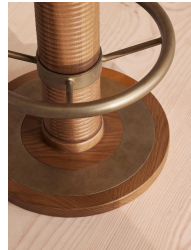

SOHO HOME

Bryden Counter Stool

€1,550 Regular

€1,318 Membership

Sizes

Counter Stool, 63cm x 41cm

Product details

The Bryden counter stool makes a great addition to a breakfast bar. The round, padded linen-blend seat descends into a central wooden column with intricate grooves, while an oak frame supports the antique brass-finish footrest and is anchored by a brass-finish base.

Dimensions

Product dimensions: H63 x W41 x D41cm / H24.8 x W16.1 x D16.1"

Product weight: 12kg / 26.5lbs

Packaged or boxed dimensions: H78 x W55 x D55cm / H30.7 x W21.7 x D21.7"

Packaged or boxed weight: 18kg / 39.7lbs