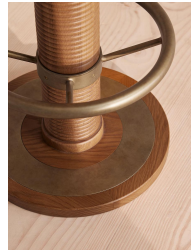

SOHO HOME

Bryden Counter Stool

€1,200 Regular

€960 Membership

Sizes

Counter Stool, 63cm x 41cm

Product details

The Bryden counter stool makes a great addition to a breakfast bar. The round, padded linen-blend seat descends into a central wooden column with intricate grooves, while an oak frame supports the antique brass-finish footrest and is anchored by a brass-finish base.

Dimensions

Product dimensions: H63 x W41 x D41cm / H24.8 x W16.1 x D16.1"

Product weight: 12kg / 26.5lbs

Packaged or boxed dimensions: H78 x W55 x D55cm / H30.7 x W21.7 x D21.7"

Packaged or boxed weight: 18kg / 39.7lbs