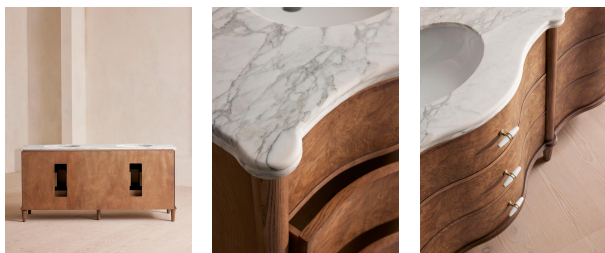

Dimensions

Product dimensions: H109.8 x W191 x D63.5cm / H43.2 x W75.2 x D25"

Product weight: 185kg / 407.9lbs

Number of boxes: 2