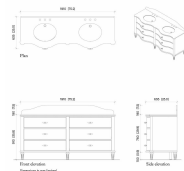

Dimensions

Product dimensions: H109.8 x W191 x D63.5cm /
H43.2 x W75.2 x D25"

Product weight: 185kg / 407.9lbs

Number of boxes: 2

Details

Assembly required: Yes
Backsplash included?: Yes
Basin overflow?: Yes
Care instructions: To keep your vanity unit in the best condition, we advise the following suggestions. Although our vanity tops are hardwearing, prevent placing sharp objects or excessive heat on the surface as this will cause irreversible damage. Care should also be taken not to drop any heavy objects onto the top as the surface may crack. For general cleaning, use a damp, soapy cloth. We also advise dusting often using a clean, soft, dry and lint-free cloth. All spills, including corrosive liquids and make-up should be wiped off immediately without the use of bleach products, scouring pads or multi-surface cleaners. Avoid leaving water to lie on the surface as our bathroom vanity units are water-resistant but not waterproof.
Clearance: 15cm
Counter thickness: 3.6cm
Drawer dimensions: H15.5 x W82 x D39cm
Feet: Plastic glide
Finish: Mid-tone Olive Ash Burl, Antique Brass and honed Marble
Frame: Acacia Wood, Poplar Wood, Ash Wood and moisture-resistant MDF
Handles: Carrara marble and steel
Material: Acacia Wood, Ash Wood, Poplar Wood, moisture-resistant MDF, moisture-resistant Plywood, Oak Veneer, Olive Ash Burl Veneer, Okoume Veneer, Arabescato Corchia Marble, Carrara Marble, Ceramic sink and Steel
Removable legs: No
Sink dimensions: H19.2 x W54.2 x D44.4cm
Sink included?: Yes
Sink installation: Undermount
Tap hole diameter: 3.5cm
Taps included?: No
Type of tap: Mixer tap