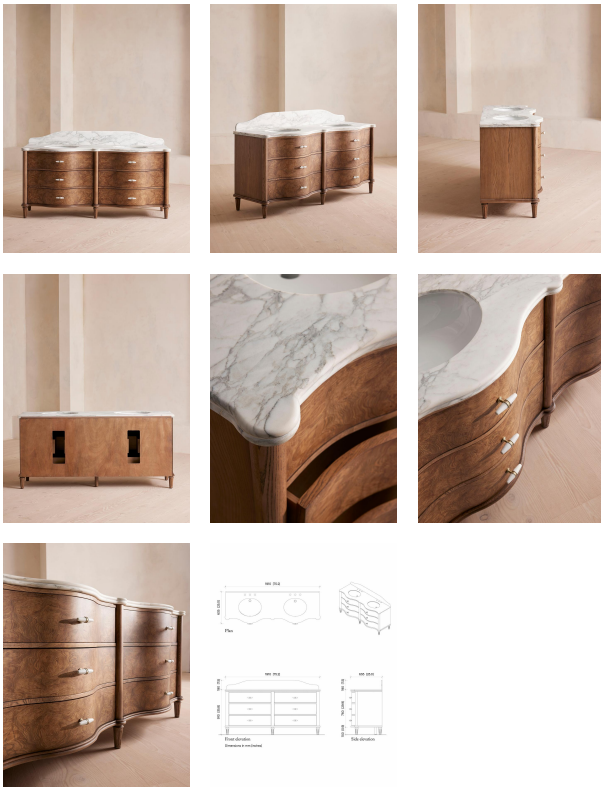

Dimensions

Product dimensions: H109.8 x W191 x D63.5cm /
H43.2 x W75.2 x D25"

Product weight: 185kg / 407.9lbs

Number of boxes: 2