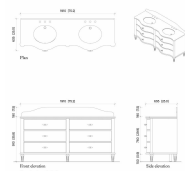

### Product details

Mirroring the 1940s-inspired glamour of Soho House Paris, our Valerie double vanity unit is ideal for recreating the House's bathroom set-up in your own home. The classic front curved silhouette has been created with a solid ash frame and an olive ash burl finish. An Arabescato Corchia marble top and backsplash elevates the wood exterior, complemented with white Carrara marble handles.

- Double vanity unit with twin ceramic sinks
- Six tap holes
- Solid ash frame
- Olive ash burl wood finish
- Arabescato honed marble top and backsplash
- Two faux drawers and four drawers for storage
- Honed Carrara marble and antique brass handles
- Double bullnose marble edge detail
- Classic front curved silhouette
- Styled with Lefroy Brooks Classic taps in aged brass<sup>1</sup>

### Dimensions

Product dimensions: H109.8 x W191 x D63.5cm / H43.2 x W75.2 x D25"

Product weight: 185kg / 407.9lbs

Number of boxes: 2