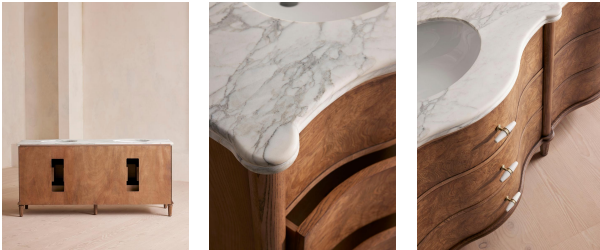

Dimensions

Product dimensions: H109.8 x W191 x D63.5cm /
H43.2 x W75.2 x D25"

Product weight: 185kg / 407.9lbs

Number of boxes: 2