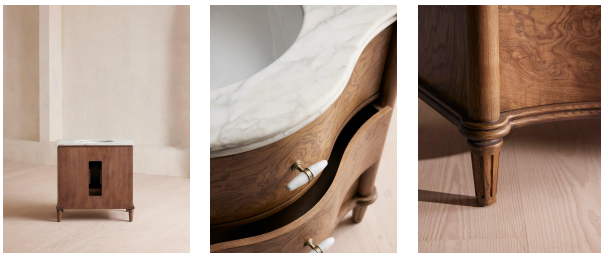

Valerie Single Vanity, Arabescato Marble

£3,995

Regular

£3,396

Membership

Product details

Mirroring the 1940s-inspired glamour of Soho House Paris, our Valerie single vanity unit is ideal for recreating the House's bathroom set-up in your own home. The classic front curved silhouette has been created with a solid ash frame and an olive ash burl finish. Arabescato Corchia marble on the top and backsplash elevates the wood exterior, complemented with Carrara marble handles.

- Single vanity unit with a ceramic sink
 - Three tap holes
 - Solid ash frame
 - Olive ash burl wood finish
 - Arabescato honed marble top and backsplash
 - One faux drawer and two drawers for storage
 - Honed Carrara marble and antique brass handles
 - Double bullnose marble edge detail
 - Classic front curved silhouette
 - Styled with Lefroy Brooks Classic taps in aged brass'
 - Inspired by Soho House Paris
- Please note, our delivery service does not include installation. We advise asking a qualified person to install your vanity unit.