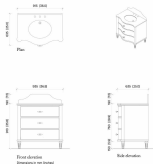

### Dimensions

Product dimensions: H110 x W94 x D64cm / H43 x W37 x D25"

Product weight: 99kg / 218.3lbs

Number of boxes: 3

## Details

Assembly required: Yes  
Backsplash included?: Yes  
Basin overflow?: Yes  
Care instructions: To keep your vanity unit in the best condition, we advise the following suggestions. Although our vanity tops are hardwearing, prevent placing sharp objects or excessive heat on the surface as this will cause irreversible damage. Care should also be taken not to drop any heavy objects onto the top as the surface may crack. For general cleaning, use a damp, soapy cloth. We also advise dusting often using a clean, soft, dry and lint-free cloth. All spills, including corrosive liquids and make-up should be wiped off immediately without the use of bleach products, scouring pads or multi-surface cleaners. Avoid leaving water to lie on the surface as our bathroom vanity units are water-resistant but not waterproof.  
Clearance: 15cm  
Counter thickness: 3.6cm  
Drawer dimensions: H15.5 x W73.5 x D45cm  
Feet: Plastic glide  
Finish: Mid-tone Olive Ash Burl, Antique Brass and honed Marble  
Frame: Acacia Wood, Poplar Wood, Ash Wood and moisture-resistant MDF  
Handles: Carrara marble and steel  
Material: Acacia Wood, Ash Wood, Poplar Wood, moisture-resistant MDF, moisture-resistant Plywood, Oak Veneer, Olive Ash Burl Veneer, Okoume Veneer, Arabescato Corchia Marble, Carrara Marble, Ceramic sink and Steel  
Removable legs: No  
Sink dimensions: H19.2 x W54.2 x D44.4cm  
Sink included?: Yes  
Sink installation: Undermount  
Tap hole diameter: 3.5cm  
Taps included?: No  
Type of tap: Mixer tap