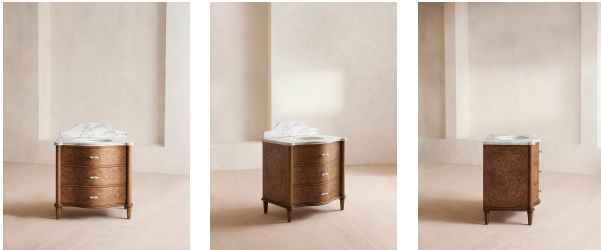

Valerie Single Vanity, Arabescato Marble

£3,995

Regular

£3,396

Membership

Product details

Mirroring the 1940s-inspired glamour of Soho House Paris, our Valerie single vanity unit is ideal for recreating the House's bathroom set-up in your own home. The classic front curved silhouette has been created with a solid ash frame and an olive ash burl finish. Arabescato Corchia marble on the top and backsplash elevates the wood exterior, complemented with Carrara marble handles.

- Single vanity unit with a ceramic sink
 - Three tap holes
 - Solid ash frame
 - Olive ash burl wood finish
 - Arabescato honed marble top and backsplash
 - One faux drawer and two drawers for storage
 - Honed Carrara marble and antique brass handles
 - Double bullnose marble edge detail
 - Classic front curved silhouette
 - Styled with Lefroy Brooks Classic taps in aged brass'
 - Inspired by Soho House Paris
- Please note, our delivery service does not include installation. We advise asking a qualified person to install your vanity unit.