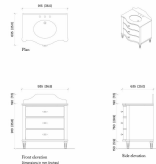

Dimensions

Product dimensions: H110.1 x W93.5 x D63.5cm / H43.3 x W36.8 x D25"

Product weight: 93kg / 205lbs

Number of boxes: 2

Details

Assembly required: Yes
Backsplash included?: Yes
Basin overflow?: Yes
Care instructions: To keep your vanity unit in the best condition, we advise the following suggestions. Although our vanity tops are hardwearing, prevent placing sharp objects or excessive heat on the surface as this will cause irreversible damage. Care should also be taken not to drop any heavy objects onto the top as the surface may crack. For general cleaning, use a damp, soapy cloth. We also advise dusting often using a clean, soft, dry and lint-free cloth. All spills, including corrosive liquids and make-up should be wiped off immediately without the use of bleach products, scouring pads or multi-surface cleaners. Avoid leaving water to lie on the surface as our bathroom vanity units are water-resistant but not waterproof.
Clearance: 15cm
Counter thickness: 3.6cm
Drawer dimensions: H15.5 x W73.5 x D45cm
Feet: Plastic glide
Finish: Mid-tone Olive Ash Burl, Antique Brass and honed Marble
Frame: Acacia Wood, Poplar Wood, Ash Wood and moisture-resistant MDF
Handles: Carrara marble and steel
Material: Acacia Wood, Ash Wood, Poplar Wood, moisture-resistant MDF, moisture-resistant Plywood, Oak Veneer, Olive Ash Burl Veneer, Okoume Veneer, Arabescato Corchia Marble, Carrara Marble, Ceramic sink and Steel
Removable legs: No
Sink dimensions: H19.2 x W54.2 x D44.4cm
Sink included?: Yes
Sink installation: Undermount
Tap hole diameter: 3.5cm
Taps included?: No
Type of tap: Mixer tap