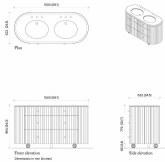

Dimensions

Product dimensions: H86.4 x W150 x D62.2cm / H34 x W59.1 x D24.5"

Product weight: 151kg / 332.9lbs

Number of boxes: 2

Details

Assembly required: Yes
Backsplash included?: No
Basin overflow?: Yes
Care instructions: To keep your vanity unit in the best condition, we advise the following suggestions. Although our vanity tops are hardwearing, prevent placing sharp objects or excessive heat on the surface as this will cause irreversible damage. Care should also be taken not to drop any heavy objects onto the top as the surface may crack. For general cleaning, use a damp, soapy cloth. We also advise dusting often using a clean, soft, dry and lint-free cloth. All spills, including corrosive liquids and make-up should be wiped off immediately without the use of bleach products, scouring pads or multi-surface cleaners. Avoid leaving water to lie on the surface as our bathroom vanity units are water-resistant but not waterproof.
Clearance: 8cm
Counter thickness: 2.9cm
Drawer dimensions: H20 x W49 x D49cm
Feet: Plastic glide
Finish: Natural Oak, Antique Brass and polished Marble
Frame: US poplar Wood, acacia Wood and moisture-resistant MDF
Handles: Carrara marble and steel
Material: Oak Wood, Acacia Wood, Poplar Wood, moisture-resistant MDF, moisture-resistant Plywood, Oak Veneer, Okoume Veneer, Carrara Marble, Ceramic sink, Steel and Aluminium
Removable legs: No
Sink dimensions: H19.2 x W54.2 x D44.4cm
Sink included?: Yes
Sink installation: Undermount
Tap hole diameter: 3.5cm
Taps included?: No
Type of tap: Mixer tap