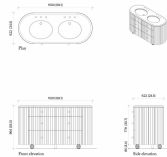

Dimensions

Product dimensions: H86.4 x W150 x D62.2cm / H34 x W59.1 x D24.5"

Product weight: 151kg / 332.9lbs

Number of boxes: 2

Details

Assembly required: Yes
Backsplash included?: No
Basin overflow?: Yes
Care instructions: To keep your vanity unit in the best condition, we advise the following suggestions. Although our vanity tops are hardwearing, prevent placing sharp objects or excessive heat on the surface as this will cause irreversible damage. Care should also be taken not to drop any heavy objects onto the top as the surface may crack. For general cleaning, use a damp, soapy cloth. We also advise dusting often using a clean, soft, dry and lint-free cloth. All spills, including corrosive liquids and make-up should be wiped off immediately without the use of bleach products, scouring pads or multi-surface cleaners. Avoid leaving water to lie on the surface as our bathroom vanity units are water-resistant but not waterproof.
Clearance: 8cm
Counter thickness: 2.9cm
Drawer dimensions: H20 x W49 x D49cm
Feet: Plastic glide
Finish: Natural Oak, Antique Brass and polished Marble
Frame: US poplar Wood, acacia Wood and moisture-resistant MDF
Handles: Carrara marble and steel
Material: Oak Wood, Acacia Wood, Poplar Wood, moisture-resistant MDF, moisture-resistant Plywood, Oak Veneer, Okoume Veneer, Carrara Marble, Ceramic sink, Steel and Aluminium
Removable legs: No
Sink dimensions: H19.2 x W54.2 x D44.4cm
Sink included?: Yes
Sink installation: Undermount
Tap hole diameter: 3.5cm
Taps included?: No
Type of tap: Mixer tap