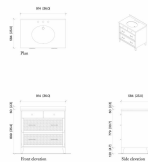

Dimensions

Product dimensions: H95.9 x W91.4 x D58.4cm / H37.8 x W36 x D23"

Product weight: 93kg / 205lbs

Number of boxes: 2

Details

Assembly required: Yes
Backsplash included?: Yes
Basin overflow?: Yes
Care instructions: To keep your vanity unit in the best condition, we advise the following suggestions. Although our vanity tops are hardwearing, prevent placing sharp objects or excessive heat on the surface as this will cause irreversible damage. Care should also be taken not to drop any heavy objects onto the top as the surface may crack. For general cleaning, use a damp, soapy cloth. We also advise dusting often using a clean, soft, dry and lint-free cloth. All spills, including corrosive liquids and make-up should be wiped off immediately without the use of bleach products, scouring pads or multi-surface cleaners. Avoid leaving water to lie on the surface as our bathroom vanity units are water-resistant but not waterproof.
Clearance: 12cm
Counter thickness: 3.6cm
Drawer dimensions: H20 x W83 x D49cm
Feet: Plastic glide
Finish: Aged Oak, Blackened Brass and honed Marble
Frame: Oak Wood, EU beech Wood and moisture-resistant MDF
Handles: Steel
Material: Oak Wood, Beech Wood, Poplar Wood, moisture-resistant MDF, moisture resistant Plywood, Oak Veneer, Okoume Veneer, Rattan Cane webbing, Carrara Marble, Ceramic sink, Steel and Aluminium
Removable legs: No
Sink dimensions: H19.2 x W54.2 x D44.4cm
Sink included?: Yes
Sink installation: Undermount
Tap hole diameter: 3.5cm
Taps included?: No
Type of tap: Mixer tap