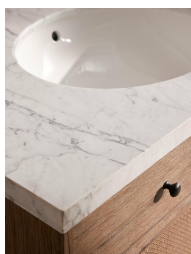

Lusso Single Vanity, Carrara Marble

£2,995

Regular

£2,546

Membership

Product details

The Lusso single vanity unit is a reflection of the quintessential English charm of Soho Farmhouse, where neutral colours and homely vintage touches fill our Oxfordshire country retreat. With an aged oak finish, this four-drawer design features a ceramic sink and a solid Carrara marble top, as well as a low marble backsplash. Natural cane drawer fronts and forged twisted handles add a craft-inspired twist.

- Single vanity unit with a ceramic sink
 - Three tap holes
 - Aged oak finish
 - Wire-brushed wood grain figuring with natural knots and piping
 - Solid honed Carrara marble top
 - Low marble backsplash
 - Natural cane drawer fronts
 - Two faux drawers and two storage drawers
 - Forged twisted handle detail with blackened brass finish
 - Styled with Lefroy Brooks Classic taps in aged brass and Red Alalpardo tiles by Bert & May
 - Inspired by Soho Farmhouse
- Please note, our delivery service does not include installation. We advise asking a qualified person to install your vanity unit.