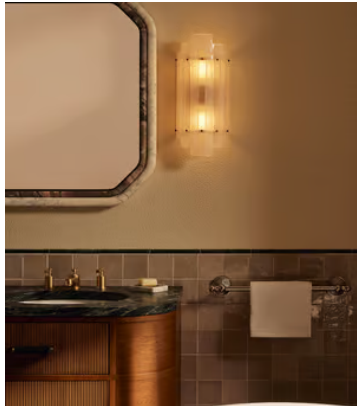

SOHO HOME

Estelle Wall Light

€765 Regular price

€650 Member price

Suspended layers of micro bubble glass add texture to our vintage-inspired Estelle wall light, echoing similar styles seen in DUMBO House. Detailed with real solid brass metalwork, this unique design also features glass caps over the bulbs to offer a soft, diffused light in the bathroom, as well as other areas of the home.