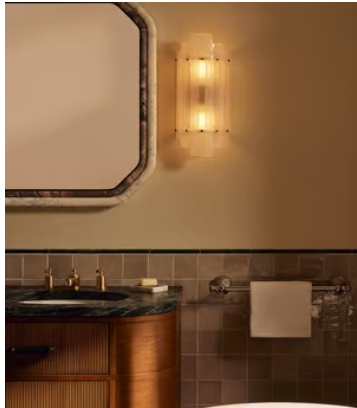

SOHO HOME

Estelle Wall Light

€545 Regular price

€463 Member price

Suspended layers of micro bubble glass add texture to our vintage-inspired Estelle wall light, echoing similar styles seen in DUMBO House. Detailed with real solid brass metalwork, this unique design also features glass caps over the bulbs to offer a soft, diffused light in the bathroom, as well as other areas of the home.