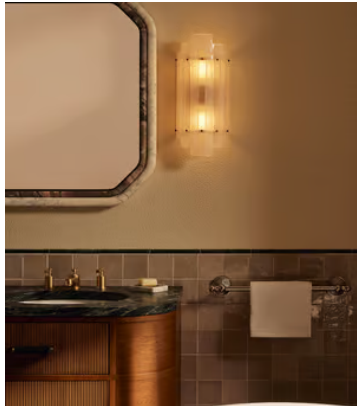

SOHO HOME

Estelle Wall Light

€555 Regular price

€472 Member price

Suspended layers of micro bubble glass add texture to our vintage-inspired Estelle wall light, echoing similar styles seen in DUMBO House. Detailed with real solid brass metalwork, this unique design also features glass caps over the bulbs to offer a soft, diffused light in the bathroom, as well as other areas of the home.