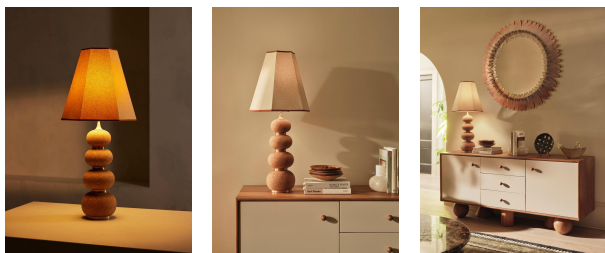

Naomi Table Lamp

€645 Regular

€548 Membership

Product details

The Naomi table lamp plays to our use of mixing materials and shapes when it comes to lighting. A tiered cork base has been partitioned with real brass collars for a sculptural silhouette, while the boxy linen shade and rust-coloured trim adds a subtle pop of colour to this unique piece, inspired by vintage lighting styles found in Soho House Holloway.

Dimensions

Product dimensions: H90 x W40 x D35cm / H35 x W16 x D14"

Product weight: 8kg / 17.6lbs

Packaged or boxed dimensions: H84 x W44 x D42cm / H33.1 x W17.3 x D16.5"

Packaged or boxed weight: 8kg / 17.6lbs