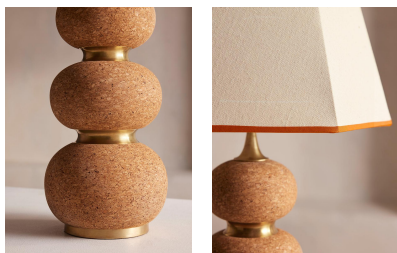

Naomi Table Lamp

€645 Regular

€548 Membership

Product details

The Naomi table lamp plays to our use of mixing materials and shapes when it comes to lighting. A tiered cork base has been partitioned with real brass collars for a sculptural silhouette, while the boxy linen shade and rust-coloured trim adds a subtle pop of colour to this unique piece, inspired by vintage lighting styles found in Soho House Holloway.

Dimensions

Product dimensions: H90 x W40 x D35cm / H35 x W16 x D14"

Product weight: 8kg / 17.6lbs

Packaged or boxed dimensions: H84 x W44 x D42cm / H33.1 x W17.3 x D16.5"

Packaged or boxed weight: 8kg / 17.6lbs

Shade dimensions: H38 x D35 cm