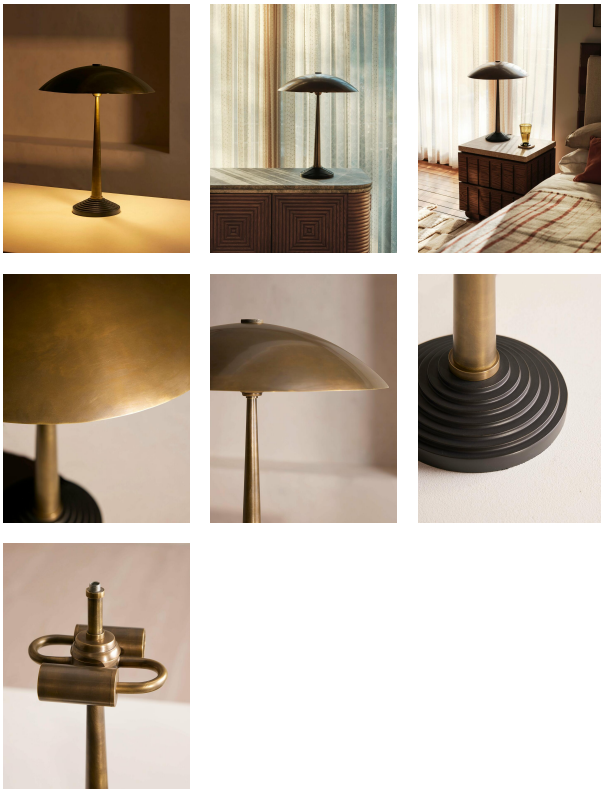

Dimensions

Product dimensions: H55 x W43 x D43cm / H22 x W17 x D17"

Product weight: 9kg / 19.8lbs

Packaged or boxed dimensions: H53 x W65 x D42cm / H20.9 x W25.6 x D16.5"

Packaged or boxed weight: 9.2kg / 20.3lbs