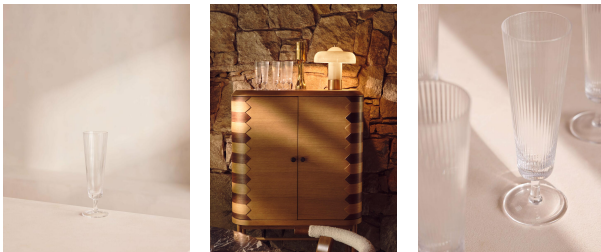

Fluted Champagne Glass, Set Of Four

£60 Regular

£51 Membership

Product details

Ideal for entertaining or gifting, our set of four Champagne flutes have a unique finish for a distinguished look and feel at the dining table.

- Set of four Champagne flutes
- Extension of our Fluted range
- Textured, fluted exterior
- Each glass has a unique finish
- Ideal for entertaining and gifting

Please note, our glassware sets are not housed in gift boxes and come individually wrapped in recyclable brown packaging.