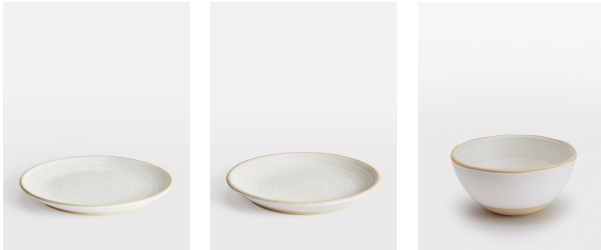

SOHO HOME

Morley 12 Piece Dinnerware Set, White

€175 Regular

€149 Membership

Product details

Made to complement a variety of dining set-ups, the Morley 12-piece dining set is beautifully handmade and painted by artisans using a speckled clay and matte glaze. The organic shape and exposed elements nod to the earthy and natural styles seen in the Main Barn at Soho Farmhouse.

Dimensions

Product dimensions: H0.6 x W34.7 x D22cm / H0.2 x W13.7 x D8.7"

Product weight: 5kg / 11lbs

Packaged or boxed weight: 5kg / 11lbs

Number of boxes: 3

Details

Assembly required: No

Care instructions: Dishwasher safe, not suitable for freezer, microwave or oven use.