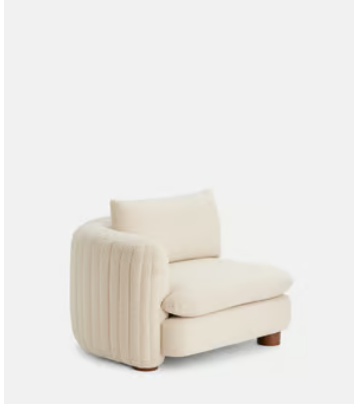

## Vivienne Modular Sofa, Left Arm Module, Boucle, Natural

€2,100 Regular price

€1,785 Member price

### Details

**Arm height:** 71.1cm

**Assembly required:** Yes

**Composition:** Frame: Engineered hardwood. Feet: Birch. Fill: Foam, feather, down and fiber. Fabric: 54% polyester, 46% acrylic.

**Fabric:** 54% polyester, 46% acrylic