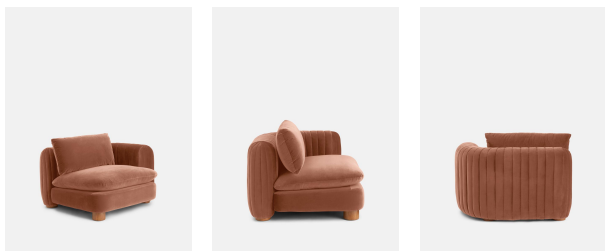

Vivienne Modular Sofa, Right Arm Module, Velvet, Antique Rose

€2,100 Regular

€1,785 Membership

Available in

- | | | | |
|--|------------------|--|---------------------|
|  | Pattern Sampford |  | Velvet Royal Blue |
|  | Velvet Rust |  | Velvet Lichen |
|  | Velvet Camel |  | Velvet Porcelain |
|  | Velvet Mustard |  | Velvet Olive |
|  | Velvet Taupe |  | Velvet Antique Rose |
|  | Velvet Grey Blue |  | Boucle Natural |

Sizes

Modular Sofa, Corner Sofa

Dimensions

Product dimensions: H82.55 x W118.11 x D105.41cm / H32.5 x W46.5 x D41.5"

Product weight: 52.3kg / 115.3lbs

Packaged or boxed dimensions: H74 x W124 x D110cm / H29.3 x W48.8 x D43.3"

Removable legs: No

Seat depth: 56.5cm

Seat height: 47cm

Seat width: 95.3cm

Spring count: 15

Vivienne Modular Sofa, Left Arm Module, Velvet, Antique Rose

€2,100 Regular

€1,785 Membership

Removable legs: No

Seat depth: 56.5cm

Seat height: 47cm

Seat width: 92.7cm

Spring count: 15

Vivienne Modular Sofa, Corner Module, Velvet, Antique Rose

€2,100 Regular

€1,785 Membership