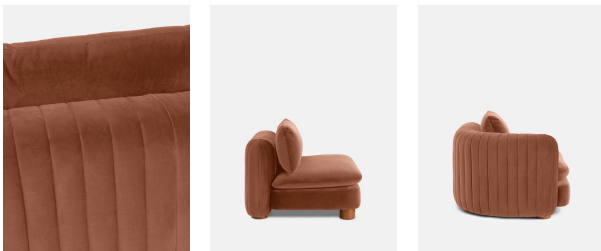

Dimensions

Product dimensions: H82.55 x W118.11 x D105.41cm / H32.5 x W46.5 x D41.5"

Product weight: 52.3kg / 115.3lbs

Packaged or boxed dimensions: H74 x W124 x D110cm / H29.3 x W48.8 x D43.3"

Packaged or boxed weight: 65.1kg / 143.5lbs