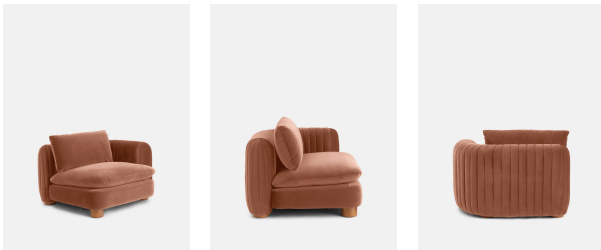

Available in

	Pattern Sampford		Velvet Royal Blue
	Velvet Rust		Velvet Lichen
	Velvet Camel		Velvet Porcelain
	Velvet Mustard		Velvet Olive
	Velvet Taupe		Velvet Antique Rose
	Velvet Grey Blue		Boucle Natural