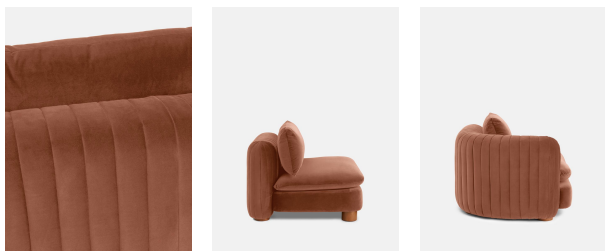

Dimensions

Product dimensions: H82.55 x W118.11 x D105.41cm / H32.5 x W46.5 x D41.5"

Product weight: 52.3kg / 115.3lbs

Packaged or boxed dimensions: H74 x W124 x D110cm / H29.3 x W48.8 x D43.3"

Packaged or boxed weight: 65.1kg / 143.5lbs