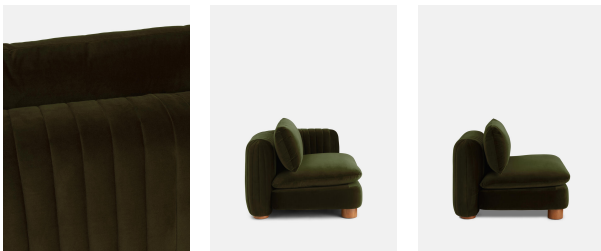

Dimensions

Product dimensions: H82.55 x W95.25 x D105.41cm / H32.5 x W37.5 x D41.5"

Product weight: 41.7kg / 91.9lbs

Packaged or boxed dimensions: H74 x W102 x D110cm / H29.3 x W40.3 x D43.3"

Packaged or boxed weight: 53.5kg / 117.9lbs