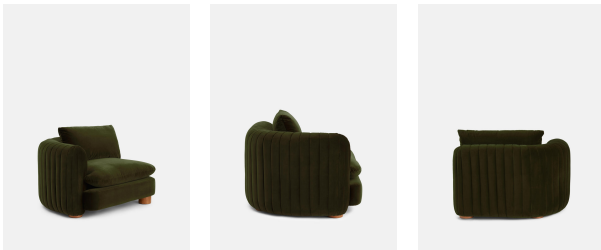

Dimensions

Product dimensions: H82.55 x W95.25 x D105.41cm / H32.5 x W37.5 x D41.5"

Product weight: 41.7kg / 91.9lbs

Packaged or boxed dimensions: H74 x W102 x D110cm / H29.3 x W40.3 x D43.3"

Packaged or boxed weight: 53.5kg / 117.9lbs