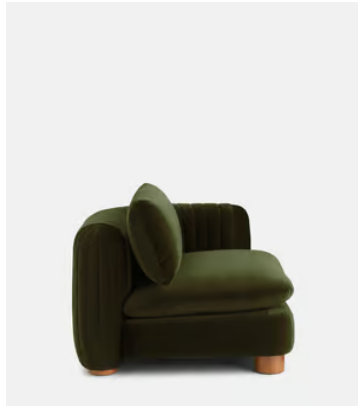

SOHO HOME

Vivienne Modular Sofa, Left Arm Module, Velvet, Olive

€2,100 Regular price

€1,785 Member price

Dimensions

Dimensions: H82.55 x W118.11 x D105.41cm / H32.5 x W46.5 x D41.5"

Weight: 52.3kg / 115.3lbs

Taupe

Antique Rose

Grey Blue

Available in 1 boucle

Natural

SOHO HOME

Vivienne Modular Sofa, Right Arm Module, Velvet, Olive

€2,100 Regular price