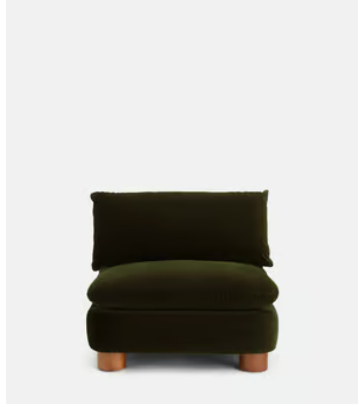

Taupe

Antique Rose

Grey Blue

Available in 1 boucle

Natural

SOHO HOME

Vivienne Modular Sofa, Armless Module, Velvet, Olive

€1,850 Regular price