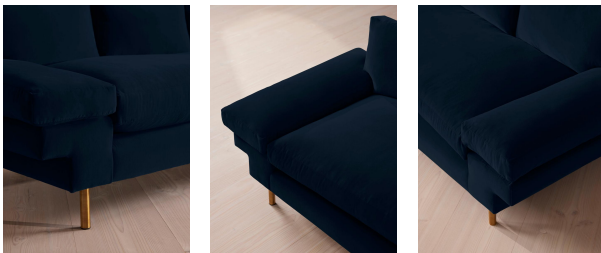

Bristol Sofa, Velvet, Royal Blue

€4,650 Regular

€3,953 Membership

Available in

Sizes

Three Seater Sofa

Product details

The Bristol sofa invites you to relax and unwind with a low bench seat cushion, feather-wrapped back cushions and padded arms. Finished with cast brass legs, this three-seater style takes its design cues from 180 House.

Dimensions

Product dimensions: H71 x W221 x D90cm / H28 x W87 x D32"

Product weight: 75kg / 165.3lbs

Packaged or boxed dimensions: H55 x W222 x D91cm / H21.7 x W87.4 x D35.8"

Packaged or boxed weight: 77kg / 169.8lbs