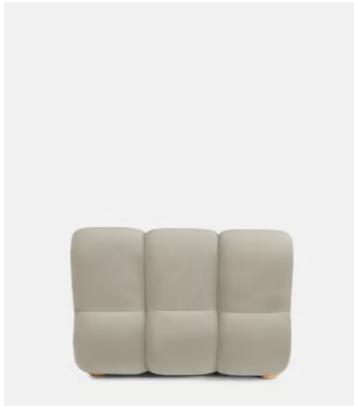

SOHO HOME

Noelle Modular Sofa, Straight Module, Velvet Porcelain

€3,200 Regular price

€2,720 Member price

Dimensions

Dimensions: H78.74 x W105.41 x D99.695cm / H31 x W42 x D39"

Weight: 52.6kg / 116lbs

Packaged dimensions: H85 x W111 x D106cm / H33.5 x W43.8 x D41.8"

Packaged weight: 65kg / 143.3lbs

Details

Assembly required: Yes

Composition: Frame: Engineered Hardwood. Feet: Oak. Filling: Foam with fiber. Fabric: 85% cotton, 15% polyester.

Fabric: 85% Cotton, 15% Polyester

Coral

Kelp

SOHO HOME

Noelle Modular Sofa, Curved Module, Velvet Porcelain

€3,600 Regular price

€3,060 Member price

Dimensions

Dimensions: H78.74 x W173.99 x D103.505cm / H31 x W69 x D41"

Pistachio

Coral

Kelp

SOHO HOME

Noelle End Table

€1,300 Regular price

€1,105 Member price

Part of our Noelle modular sofa range, the Noelle end table has been crafted in aged Pippy Oak veneer for a lived-in look and feel. Resting on book-matched burl feet, this low occasional style takes its design cues from 180 House and is ideal placed beside our Noelle sofa or another sofa from the Soho Home collection.