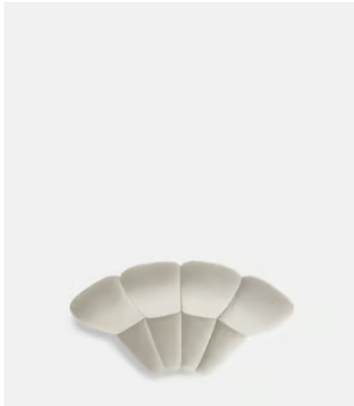

Coral

Kelp

SOHO HOME

Noelle Modular Sofa, Curved Module, Velvet Porcelain

€3,600 Regular price

€3,060 Member price

Dimensions

Dimensions: H78.74 x W173.99 x D103.505cm / H31 x W69 x D41"