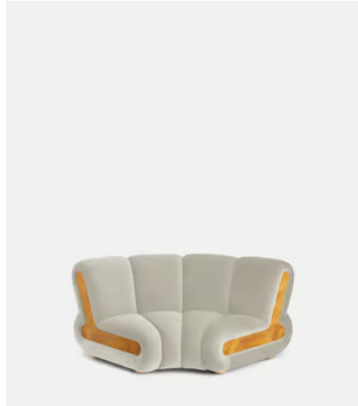

SOHO HOME

Noelle Modular Sofa, Straight Module, Velvet Porcelain

€3,200 Regular price

€2,720 Member price

Dimensions

Dimensions: H78.74 x W105.41 x D99.695cm / H31 x W42 x D39"

Weight: 52.6kg / 116lbs

Packaged dimensions: H85 x W111 x D106cm / H33.5 x W43.8 x D41.8"

Coral

Kelp

SOHO HOME

Noelle Modular Sofa, Curved Module, Velvet Porcelain

€3,600 Regular price

€3,060 Member price

Dimensions

Dimensions: H78.74 x W173.99 x D103.505cm / H31 x W69 x D41"

Pistachio

Coral

Kelp

SOHO HOME

Noelle End Table

€1,300 Regular price

€1,105 Member price

Part of our Noelle modular sofa range, the Noelle end table has been crafted in aged Pippy Oak veneer for a lived-in look and feel. Resting on book-matched burl feet, this low occasional style takes its design cues from 180 House and is ideal placed beside our Noelle sofa or another sofa from the Soho Home collection.