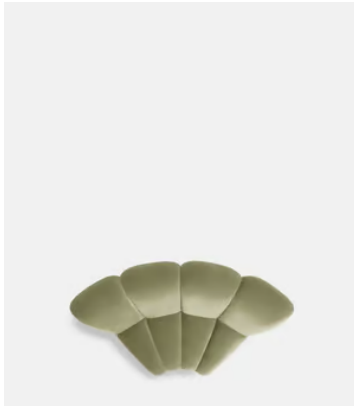

Coral

Kelp

SOHO HOME

Noelle Modular Sofa, Curved Module, Velvet Lichen

€3,650 Regular price

€3,103 Member price

Dimensions

Dimensions: H78.74 x W173.99 x D103.505cm / H31 x W69 x D41"