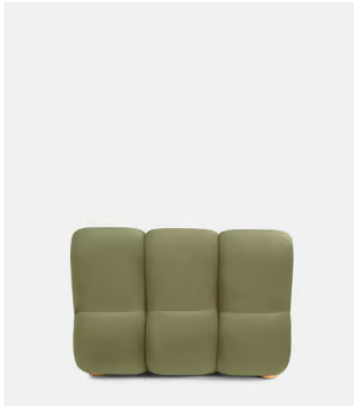

SOHO HOME

Noelle Modular Sofa, Straight Module, Velvet Lichen

€3,250 Regular price

€2,763 Member price

Dimensions

Dimensions: H78.74 x W105.41 x D99.695cm / H31 x W42 x D39"

Weight: 52.6kg / 116lbs

Packaged dimensions: H85 x W111 x D106cm / H33.5 x W43.8 x D41.8"

Packaged weight: 65kg / 143.3lbs

Details

Assembly required: Yes

Composition: Frame: Engineered Hardwood. Feet: Oak. Filling: Foam with fiber. Fabric: 85% cotton, 15% polyester.

Fabric: 85% Cotton, 15% Polyester

Feet: Oak

Frame: Engineered Hardwood

Legs: Oak

Removable cushions: No

Removable legs: No

Seat depth: 57.8cm

Seat height: 40cm

Seat width: 105.4cm

Spring count: 9

Care instructions: Professional upholstery cleaning

Available in 10 velvets

Rust

Lichen

Camel

Royal Blue

Porcelain

Mustard

Olive

Taupe

Grey Blue

Antique Rose

Available in 4 boucles

Natural

Pistachio

Coral

Kelp