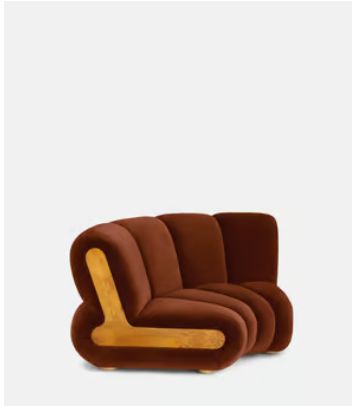

SOHO HOME

Noelle Modular Sofa, Curved Module, Velvet Rust

€3,650 Regular price

€3,103 Member price

Dimensions

Dimensions: H78.74 x W173.99 x D103.505cm / H31 x W69 x D41"

Weight: 67.6kg / 149lbs

Packaged dimensions: H85 x W180 x D109cm / H33.5 x W70.8 x D43"

Packaged weight: 84kg / 185.2lbs

Details

Assembly required: Yes

Composition: Frame: Engineered Hardwood. Feet: Oak. Filling: Foam with fiber. Fabric: 85% cotton, 15% polyester.

Fabric: 85% Cotton, 15% Polyester

Feet: Oak

Frame: Engineered Hardwood

Legs: Oak

Removable cushions: No

Removable legs: No

Seat depth: 57.8cm

Seat height: 40cm

Seat width: 55.9cm

Spring count: 12

Care instructions: Professional upholstery cleaning

Available in 10 velvets

Rust

Lichen

Camel

Royal Blue

Porcelain

Mustard

Olive

Taupe

Grey Blue

Antique Rose

Available in 4 boucles

Natural

Pistachio

Coral

Kelp