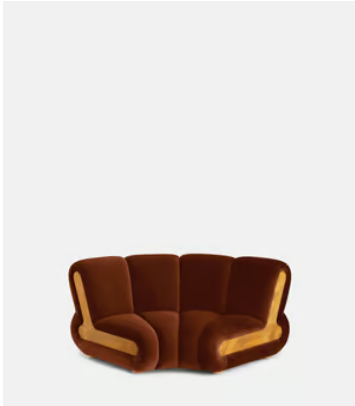

SOHO HOME

Noelle Modular Sofa, Curved Module, Velvet Rust

€3,650 Regular price

€3,103 Member price

Dimensions

Dimensions: H78.74 x W173.99 x D103.505cm / H31 x W69 x D41"

Weight: 67.6kg / 149lbs

Packaged dimensions: H85 x W180 x D109cm / H33.5 x W70.8 x D43"

Packaged weight: 84kg / 185.2lbs

Details

Assembly required: Yes

Composition: Frame: Engineered Hardwood. Feet: Oak. Filling: Foam with fiber. Fabric: 85% cotton, 15% polyester.

Fabric: 85% Cotton, 15% Polyester

Feet: Oak

Frame: Engineered Hardwood

Legs: Oak

Removable cushions: No

Removable legs: No

Seat depth: 57.8cm

Seat height: 40cm

Seat width: 55.9cm

Spring count: 12

Care instructions: Professional upholstery cleaning

Available in 10 velvets

Rust

Lichen

Camel

Royal Blue

Porcelain

Mustard

Olive

Taupe

Grey Blue

Antique Rose

Available in 4 boucles

Natural

Pistachio

Coral

Kelp