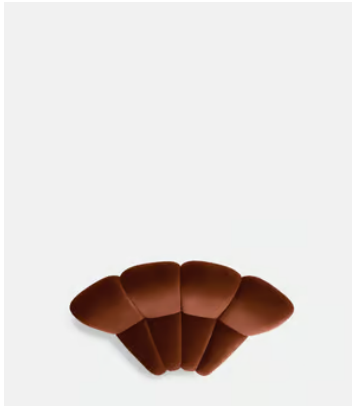

SOHO HOME

Noelle Modular Sofa, Curved Module, Velvet Rust

€3,650 Regular price

€3,103 Member price

Dimensions

Dimensions: H78.74 x W173.99 x D103.505cm / H31 x W69 x D41"

Weight: 67.6kg / 149lbs

Packaged dimensions: H85 x W180 x D109cm / H33.5 x W70.8 x D43"

Packaged weight: 84kg / 185.2lbs

Details

Assembly required: Yes

Composition: Frame: Engineered Hardwood. Feet: Oak. Filling: Foam with fiber. Fabric: 85% cotton, 15% polyester.

Fabric: 85% Cotton, 15% Polyester

Feet: Oak

Frame: Engineered Hardwood

Legs: Oak

Removable cushions: No

Removable legs: No

Seat depth: 57.8cm

Seat height: 40cm

Seat width: 55.9cm

Spring count: 12

Care instructions: Professional upholstery cleaning

Available in 10 velvets

Rust

Lichen

Camel

Royal Blue

Porcelain

Mustard

Olive

Taupe

Grey Blue

Antique Rose

Available in 4 boucles

Natural

Pistachio

Coral

Kelp