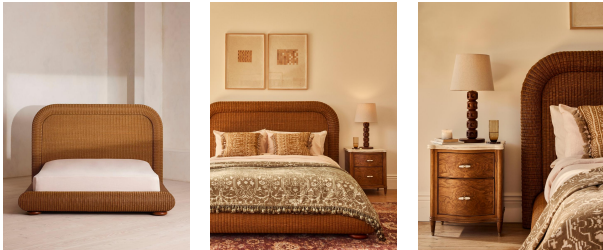

Kaplan Bed, Emperor

€3,900 Regular

€3,315 Membership

Sizes

King, Super King, Emperor

Product details

Our Kaplan bed combines modern design with traditional craftsmanship. Created with a low platform base, it's designed to take up less vertical space and lift the eye line, making the room feel bigger. Handwoven rattan details echo the natural artisan interiors of Soho Beach House Canouan. This bed also makes a feature of the back of the headboard in veneered mahogany wood, meaning it can float in the middle of a larger room if desired.

Dimensions

Product dimensions: H130 x W250 x D226cm / H51.2 x W98.4 x D89"

Product weight: 116kg / 255.7lbs

Number of boxes: 3

Details

Assembly required: Yes

Care instructions: Dust often using a clean, soft, dry and lint-free cloth. Blot spills immediately and wipe with a clean, damp, cloth. We do not

Frame: Mahogany Wood

Headboard dimensions: H130 x W250 x D13cm

Material: Mahogany Wood, Plywood, Mahogany Veneer and Rattan

Mattress size: UK Emperor

Removable legs: No

Wood finish: Mid-tone