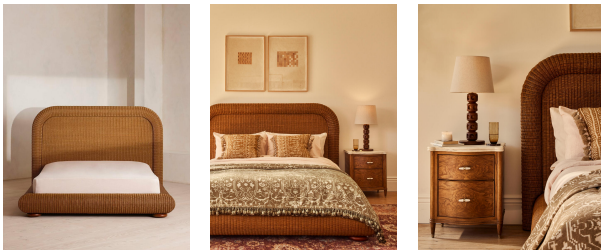

Kaplan Bed, Emperor

£2,995

Regular

£2,546

Membership

Sizes

King, Super King, Emperor

Product details

Our Kaplan bed combines modern design with traditional craftsmanship. Created with a low platform base, it's designed to take up less vertical space and lift the eye line, making the room feel bigger. Handwoven rattan details echo the natural artisan interiors of Soho Beach House Canouan. This bed also makes a feature of the back of the headboard in veneered mahogany wood, meaning it can float in the middle of a larger room if desired.

Frame: Mahogany Wood

Headboard dimensions: H130 x W250 x D13cm

Material: Mahogany Wood, Plywood, Mahogany Veneer and Rattan

Mattress size: UK Emperor

Removable legs: No

Wood finish: Mid-tone