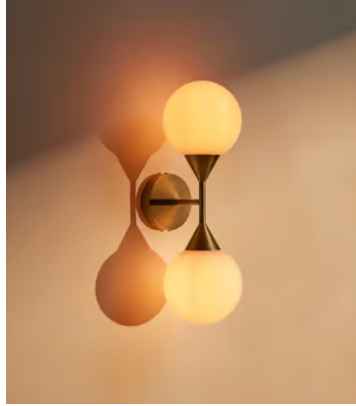

SOHO HOME

Spindle Wall Light

€380 Regular price

€323 Member price

The Spindle wall light is a structural piece that's bathroom safe, crafted plated antique brass with a white glass orb. Place it either side of a bathroom mirror or next to a sofa to recreate the ambient glow of the club spaces at White City House.

Dimensions

Dimensions: H46 x W15 x D19cm / H18.1 x W5.9 x D7.5"

Weight: 1kg / 2.2lbs

Packaged dimensions: H63 x W63 x D39cm / H24.8 x W24.8 x D15.4"

Packaged weight: 1kg / 2.2lbs

Details

Assembly required: Yes, specialist