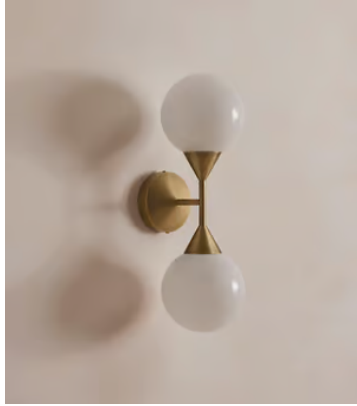

SOHO HOME

Spindle Wall Light

€380 Regular price

€323 Member price

The Spindle wall light is a structural piece that's bathroom safe, crafted plated antique brass with a white glass orb. Place it either side of a bathroom mirror or next to a sofa to recreate the ambient glow of the club spaces at White City House.

Dimensions

Dimensions: H46 x W15 x D19cm / H18.1 x W5.9 x D7.5"

Weight: 1kg / 2.2lbs

Packaged dimensions: H63 x W63 x D39cm / H24.8 x W24.8 x D15.4"

Packaged weight: 1kg / 2.2lbs

Details

Assembly required: Yes, specialist

Bathroom safe: Yes

Bulb required: 2 / E14 / 5W Maximum

Bulb style: Tala 4W Candle LED

Bulb(s) included: No

Dimmable: Yes, please consult a qualified electrician regarding compatible bulbs for your dimmer switch system