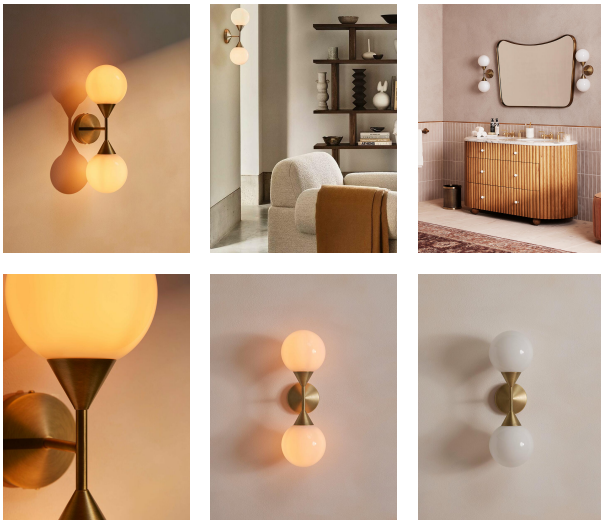

## Spindle Wall Light

£295

Regular

£251

Membership

### Product details

The Spindle wall light is a structural piece that's bathroom safe, crafted plated antique brass with a white glass orb. Place it either side of a bathroom mirror or next to a sofa to recreate the ambient glow of the club spaces at White City House.

- Plated antique brass
- Gloss white glass globe
- Bathroom safe
- Recommended bulb: Tala 3W Pluto LED
- We recommend wiring our wall lights with a dimmer control to tailor the light level
- Inspired by White City House

Height adjustable: No

Material: Plated Brass and Glass

Voltage: 220-240V

Wall bracket: 11