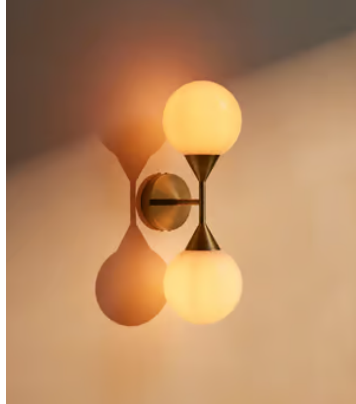

## Spindle Wall Light

€385 Regular price

€327 Member price

The Spindle wall light is a structural piece that's bathroom safe, crafted plated antique brass with a white glass orb. Place it either side of a bathroom mirror or next to a sofa to recreate the ambient glow of the club spaces at White City House.