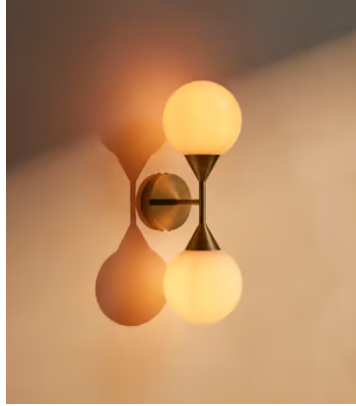

## Spindle Wall Light

€380 Regular price

€323 Member price

The Spindle wall light is a structural piece that's bathroom safe, crafted plated antique brass with a white glass orb. Place it either side of a bathroom mirror or next to a sofa to recreate the ambient glow of the club spaces at White City House.