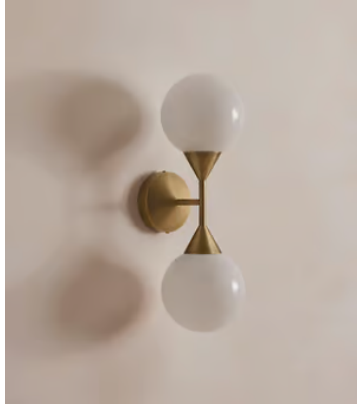

## Spindle Wall Light

€385 Regular price

€327 Member price

The Spindle wall light is a structural piece that's bathroom safe, crafted plated antique brass with a white glass orb. Place it either side of a bathroom mirror or next to a sofa to recreate the ambient glow of the club spaces at White City House.