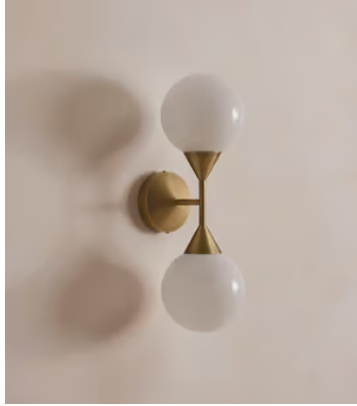

## Spindle Wall Light

€380 Regular price

€323 Member price

The Spindle wall light is a structural piece that's bathroom safe, crafted plated antique brass with a white glass orb. Place it either side of a bathroom mirror or next to a sofa to recreate the ambient glow of the club spaces at White City House.

**Material:** Plated Brass and Glass

**Voltage:** 220-240V

**Wall bracket:** 11