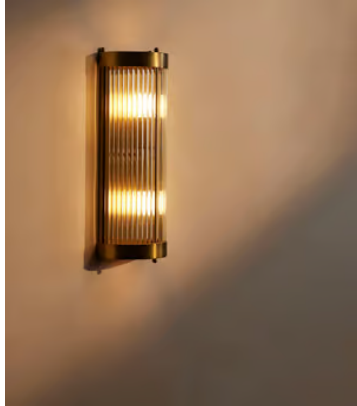

SOHO HOME

Leonard Wall Light

€355 Regular price

€302 Member price

One of our most versatile styles, the Leonard is used for its flattering effect in our bedrooms, cinemas and spas. The open top and bottom cast dramatic patterns on the wall, while the translucent glass rods soften the light. The totem design fitting holds two bulbs, giving ample light throughout.