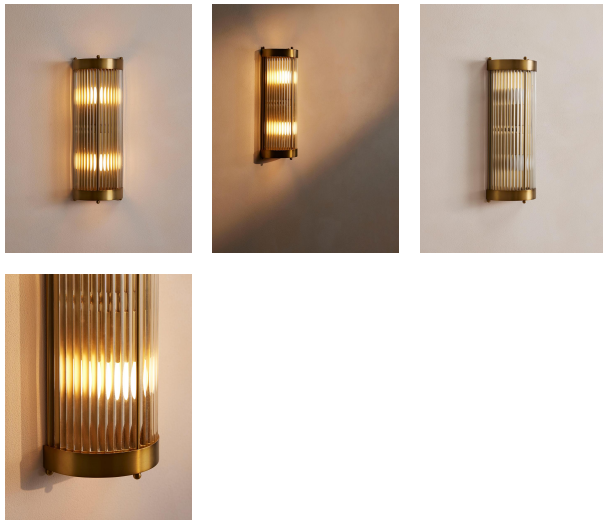

Leonard Wall Light

€360 Regular

€306 Membership

Product details

One of our most versatile styles, the Leonard is used for its flattering effect in our bedrooms, cinemas and spas. The open top and bottom cast dramatic patterns on the wall, while the translucent glass rods soften the light. The totem design fitting holds two bulbs, giving ample light throughout.

Dimensions

Product dimensions: H42 x W15 x D10cm / H17 x W6 x D4"

Product weight: 4kg / 8.8lbs

Details

Assembled size: H50xW

Assembly required: Yes, specialist

Bulb required: 2 / E14 / 6W Maximum

Bulb style: Tala 4W Candle LED