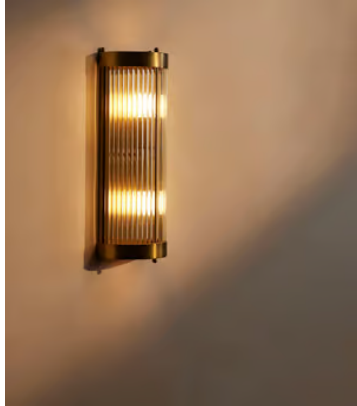

SOHO HOME

Leonard Wall Light

€355 Regular price

€302 Member price

One of our most versatile styles, the Leonard is used for its flattering effect in our bedrooms, cinemas and spas. The open top and bottom cast dramatic patterns on the wall, while the translucent glass rods soften the light. The totem design fitting holds two bulbs, giving ample light throughout.

Dimensions

Product dimensions: H42 x W15 x D10cm / H17 x W6 x D4"

Product weight: 4kg / 8.8lbs

Packaged or boxed dimensions: H40 x W55 x D75cm / H15.7 x W21.7 x D29.5"

Packaged or boxed weight: 4kg / 8.8lbs

Details

Assembled size: H50xW

Assembly required: Yes, specialist

Bulb required: 2 / E14 / 6W Maximum

Bulb style: Tala 4W Candle LED

Bulb(s) included: No

Care instructions: Clean with a soft dry cloth only. Do not use polishing agents, harsh chemicals or abrasive cleaners as they may damage the finish. Always switch off the electricity supply before cleaning.

Dimmable: Yes, please consult a qualified electrician regarding compatible bulbs for your dimmer switch system

Electrician required: Yes

IP Rating: IP20

Lighting Certification UK: CE

Voltage: 220-240V

Wall bracket: 40x15