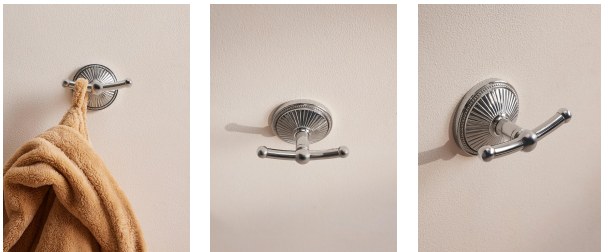

### Product details

Inspired by the bathrooms at Soho House Paris, our Charlton range is a contemporary twist on vintage hardware. Designed in-house, it's crafted from high-shine nickel with a fluted shape and decorative edge detailing, drawing influences from antique Parisian candleholders. Pair with other pieces from the collection.

### Details

Assembly required: No

Bathroom safe: Yes

Care instructions: Fragile, handle with care. Wipe with a damp cloth

Construction: Indoor

Material: Nickel

Wall fixtures included: Please note, our wall-mounted products do not include fixtures due to wall materials requiring different types of fixtures. If you are not sure which screws or fixtures are right for your wall please consult a professional.