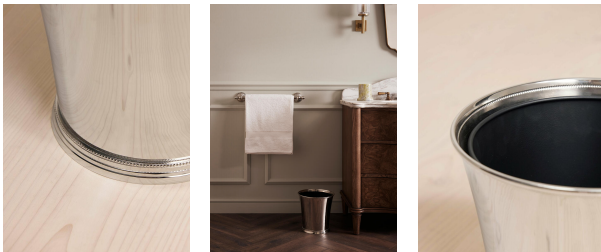

Charlton Nickel Bin

£295 Regular

£251 Membership

Product details

Inspired by the bathrooms at Soho House Paris, our Charlton range is a contemporary twist on vintage hardware. Designed in-house, it's crafted from high-shine nickel with a fluted shape and decorative edge detailing, drawing influences from antique Parisian candleholders. Pair with other pieces from the collection.

- Bathroom bin
- High-shine nickel
- Designed in-house
- Fluted shape with decorative edge detailing
- Inspired by Soho House Paris

Dimensions

Product dimensions: H29 x W28.5 x D28.5cm / H11.4 x W11.2 x D11.2"

Construction: Indoor

Material: Nickel

Watertight: No