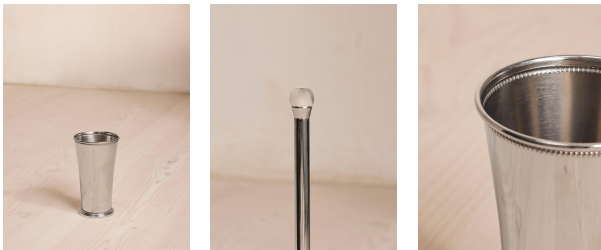

SOHO HOME

Charlton Nickel Toilet Brush

€190 Regular

€162 Membership

Product details

Inspired by the bathrooms at Soho House Paris, our Charlton range is a contemporary twist on vintage hardware. Designed in-house, it's crafted from high-shine nickel with a fluted shape and decorative edge detailing, drawing influences from antique Parisian candleholders. Pair with other pieces from the collection.

Dimensions

Product dimensions: H46 x W12.7 x D12.7cm / H18.1 x W5 x D5"

Product weight: 1kg / 2.2lbs

Packaged or boxed dimensions: H48 x W32 x D32cm / H18.9 x W12.6 x D12.6"

Packaged or boxed weight: 1kg / 2.2lbs