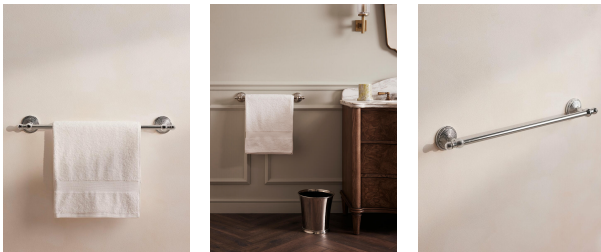

### Sizes

Large, Medium

### Product details

Inspired by the bathrooms at Soho House Paris, our Charlton range is a contemporary twist on vintage hardware. Designed in-house, it's crafted from high-shine nickel with a fluted shape and decorative edge detailing, drawing influences from antique Parisian candleholders. Pair with other pieces from the collection.

- Large towel rack
- High-shine nickel
- Designed in-house
- Fluted shape with decorative edge detailing
- Inspired by Soho House Paris