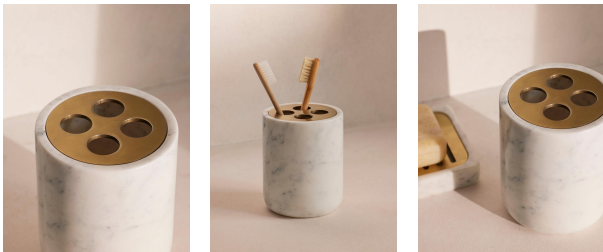

SOHO HOME

Thornton Carrara Marble Toothbrush Holder

€72 Regular

€61 Membership

Product details

Inspired by the marble finishes seen in Soho House Hong Kong, our Thornton bathroom range has been crafted from white Carrara marble with brushed brass detail. Natural variations and veining in the stone makes each of our pieces unique. Pair with the matching Thornton soap dish.

Dimensions

Product dimensions: H11.2 x W9.2 x D9.2cm / H4.4 x W3.6 x D3.6"

Product weight: 1kg / 2.2lbs

Packaged or boxed dimensions: H40 x W34 x D36cm / H15.7 x W13.4 x D14.2"

Packaged or boxed weight: 1kg / 2.2lbs