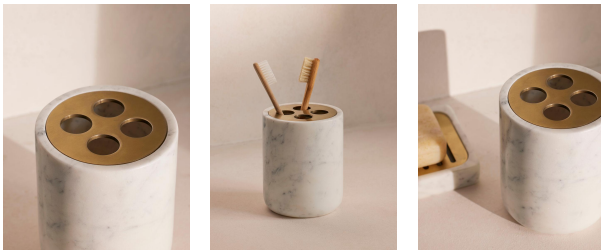

SOHO HOME

Thornton Carrara Marble Toothbrush Holder

€71 Regular

€60 Membership

Product details

Inspired by the marble finishes seen in Soho House Hong Kong, our Thornton bathroom range has been crafted from white Carrara marble with brushed brass detail. Natural variations and veining in the stone makes each of our pieces unique. Pair with the matching Thornton soap dish.

Dimensions

Product dimensions: H11.2 x W9.2 x D9.2cm / H4.4 x W3.6 x D3.6"

Product weight: 1.1kg / 2.4lbs

Packaged or boxed dimensions: H40 x W34 x D36cm / H15.7 x W13.4 x D14.2"

Packaged or boxed weight: 11kg / 24.3lbs

Details

Assembly required: No

Bathroom safe: Yes

Care instructions: Fragile, handle with care. Wipe with a damp cloth

Material: Carrara Marble, Brass

Watertight: Yes