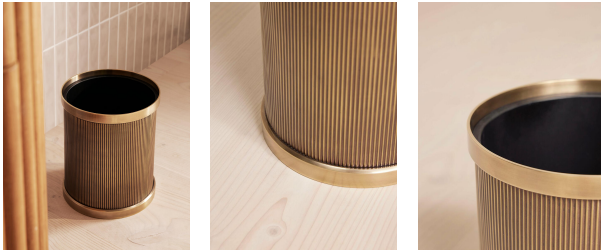

Mayfair Bin

£325 Regular

£276 Membership

Product details

Designed in-house, our Mayfair bathroom accessories collection adds a sense of understated glamour in an antique brass finish with polished nickel plating. Inspired by Soho House Mexico City, the unique ribbed detail mimics the scalloped edge of the House's bathroom fixtures.

- Bathroom bin
- Part of the Mayfair bathroom range
- Real brass finish with polished nickel plating
- Ribbed detail
- Inspired by Soho House Mexico City

Dimensions

Product dimensions: H28.5 x W27.7 x D27.7cm / H11.3 x W11 x D11"

Construction: Indoor

Material: Brass

Watertight: No