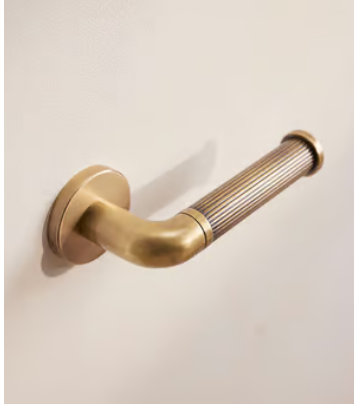

SOHO HOME

Mayfair Toilet Roll Holder

€150 Regular price

€128 Member price

Designed in-house, our Mayfair bathroom accessories collection adds a sense of understated glamour in an antique brass finish with polished nickel plating. Inspired by Soho House Mexico City, the unique ribbed detail mimics the scalloped edge of the House's bathroom fixtures.

Dimensions

Product dimensions: H20 x W8.5 x D7cm / H7.8 x W3.3 x D2.8"

Product weight: 1kg / 2.2lbs

Packaged or boxed dimensions: H33 x W31 x D25cm / H13 x W12.2 x D9.8"

Packaged or boxed weight: 1kg / 2.2lbs