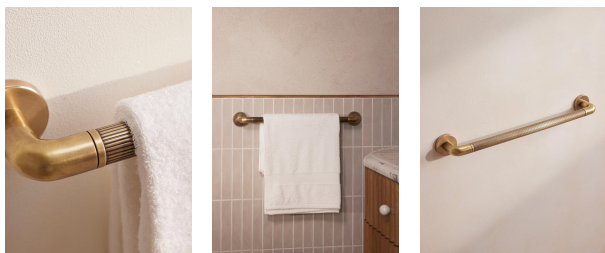

Details

Assembly required: No

Bathroom safe: Yes

Care instructions: Fragile, handle with care. Wipe with a damp cloth

Construction: Indoor

Material: Brass

Wall fixtures included: Please note, our wall-mounted products do not include fixtures due to wall materials requiring different types of fixtures. If you are not sure which screws or fixtures are right for your wall please consult a professional.