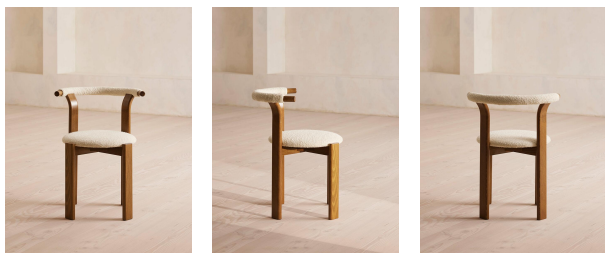

Dimensions

Product dimensions: H74.5 x W60 x D55.5cm / H29.3 x W23.6 x D21.9"

Product weight: 7.6kg / 16.8lbs