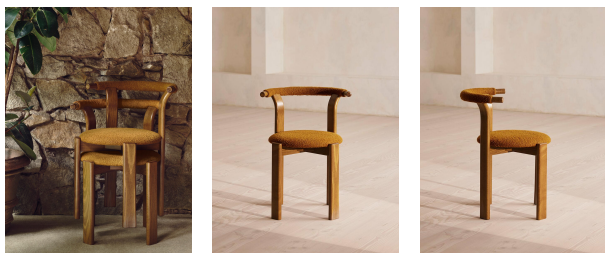

Dimensions

Product dimensions: H74.5 x W60 x D55.5cm / H29.3 x W23.6 x D21.9"

Product weight: 7.6kg / 16.8lbs